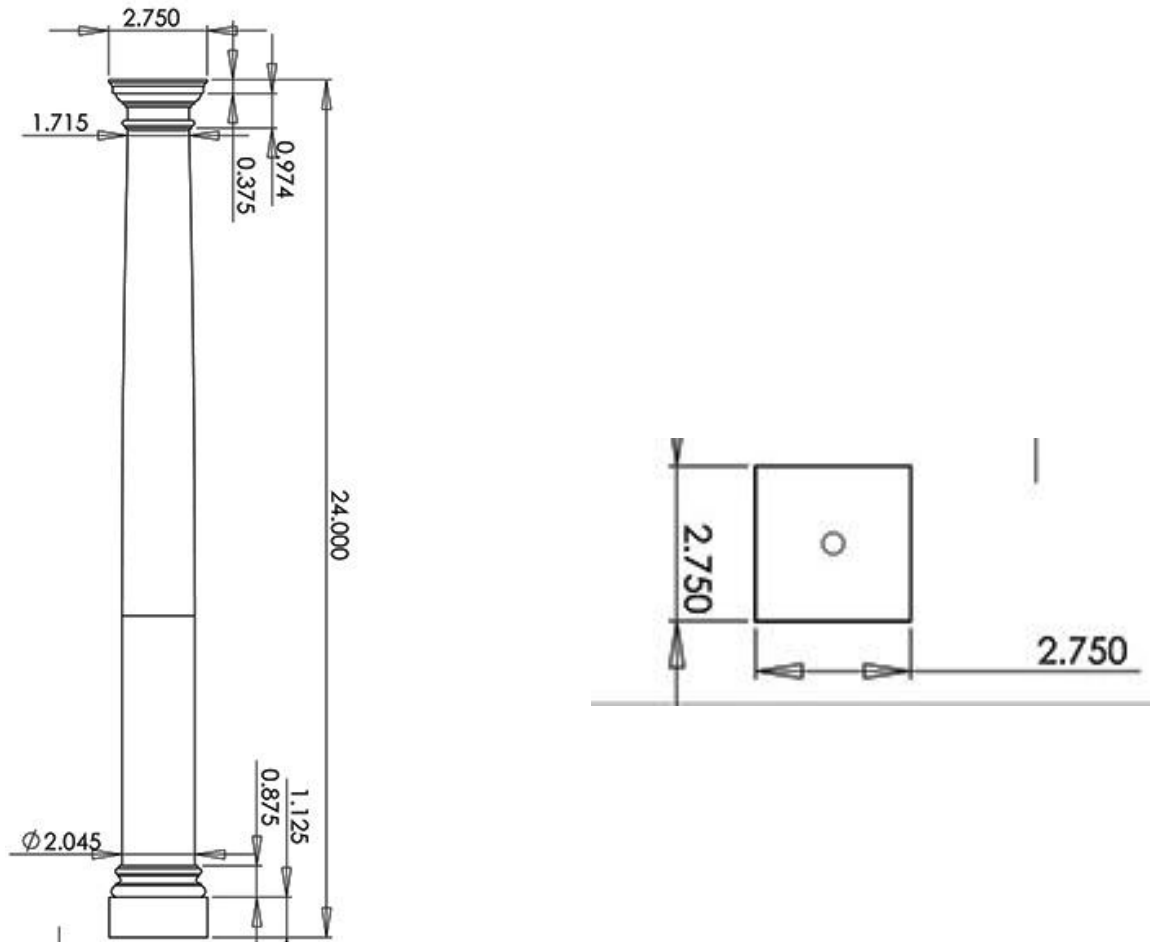

FIREPLACE / MANTEL COLUMNS

PLAIN, TAPERED – 2" x 2'-0"

SPECIFICATIONS

Bottom Diameter:	Top Diameter:	Overall Height:	Abacus Width:
2"	1-3/4"	24"	2-3/4"
Abacus Height:	Capital Width:	Plinth Width:	Plinth Height:
3/8"	2-3/8"	2-3/4"	1-1/8"

WHITE
PINE