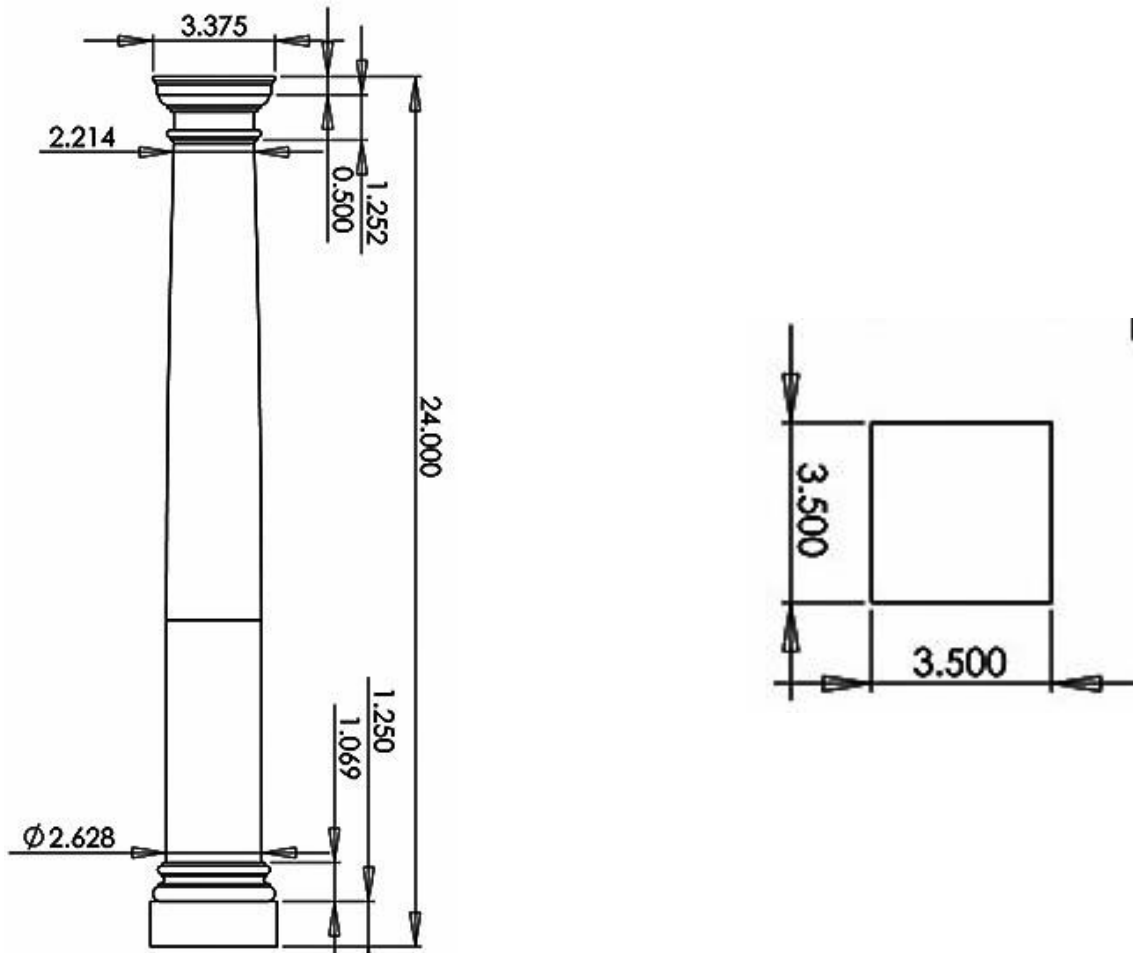

FIREPLACE / MANTEL COLUMNS

PLAIN, TAPERED – 3” x 2’-0”

SPECIFICATIONS

Bottom Diameter:	Top Diameter:	Overall Height:	Abacus Width:
2-5/8"	2-1/4"	24"	3-3/8"
Abacus Height:	Capital Width:	Plinth Width:	Plinth Height:
1/2"	3"	3-1/2"	1-1/4"

WHITE
PINE