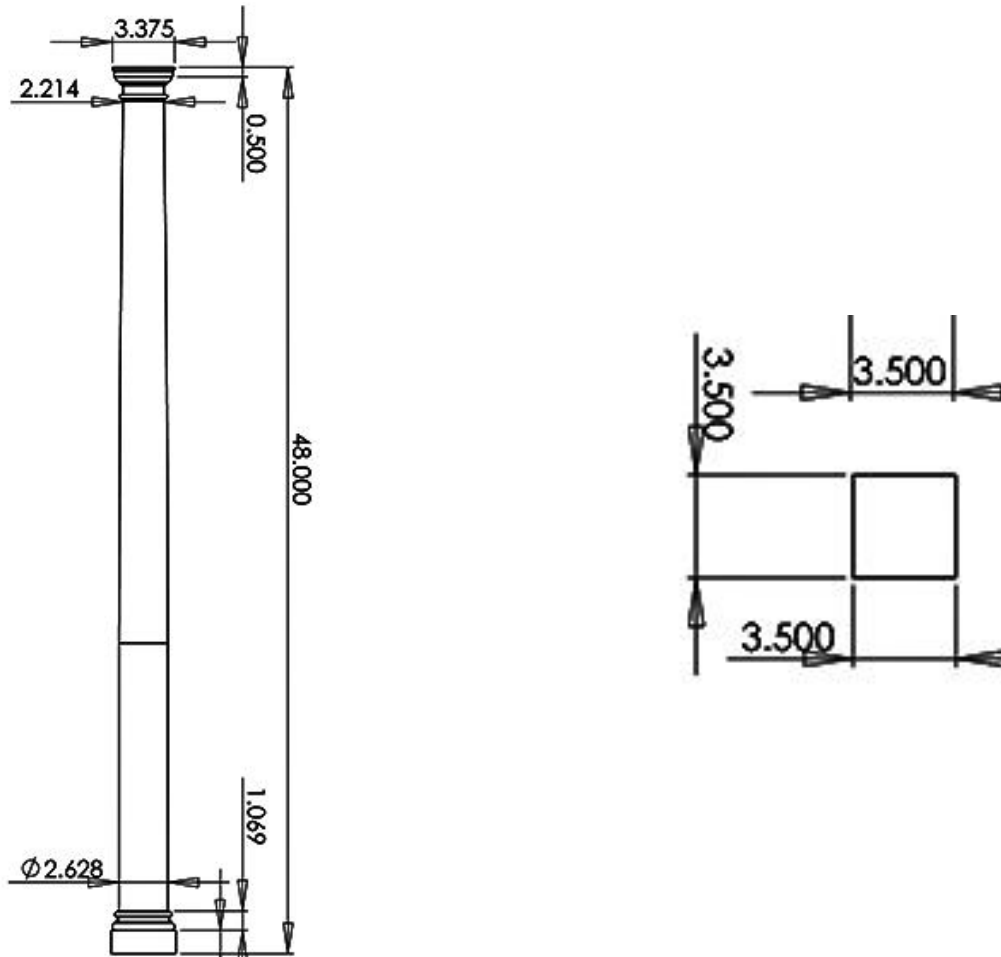

FIREPLACE / MANTEL COLUMNS

PLAIN, TAPERED – 3" x 4'-0"

SPECIFICATIONS

Bottom Diameter:	Top Diameter:	Overall Height:	Abacus Width:
2-5/8"	2-1/4"	48"	3-3/8"
Abacus Height:	Capital Width:	Plinth Width:	Plinth Height:
1/2"	3"	3-1/2"	1-1/4"

WHITE
PINE