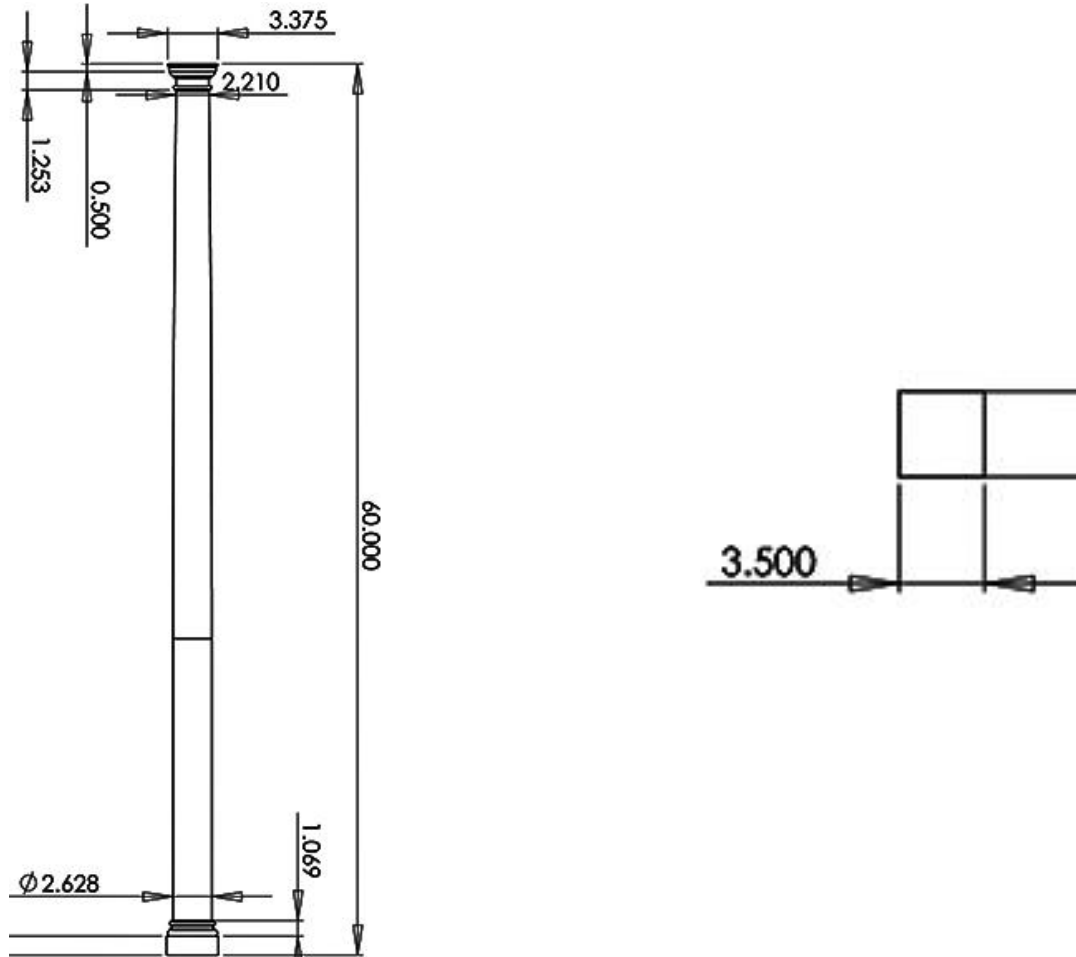

FIREPLACE / MANTEL COLUMNS

PLAIN, TAPERED – 3" x 5'-0"

SPECIFICATIONS

Bottom Diameter:	Top Diameter:	Overall Height:	Abacus Width:
2-5/8"	2-1/4"	60"	3-3/8"
Abacus Height:	Capital Width:	Plinth Width:	Plinth Height:
1/2"	3"	3-1/2"	1-1/4"

WHITE
PINE