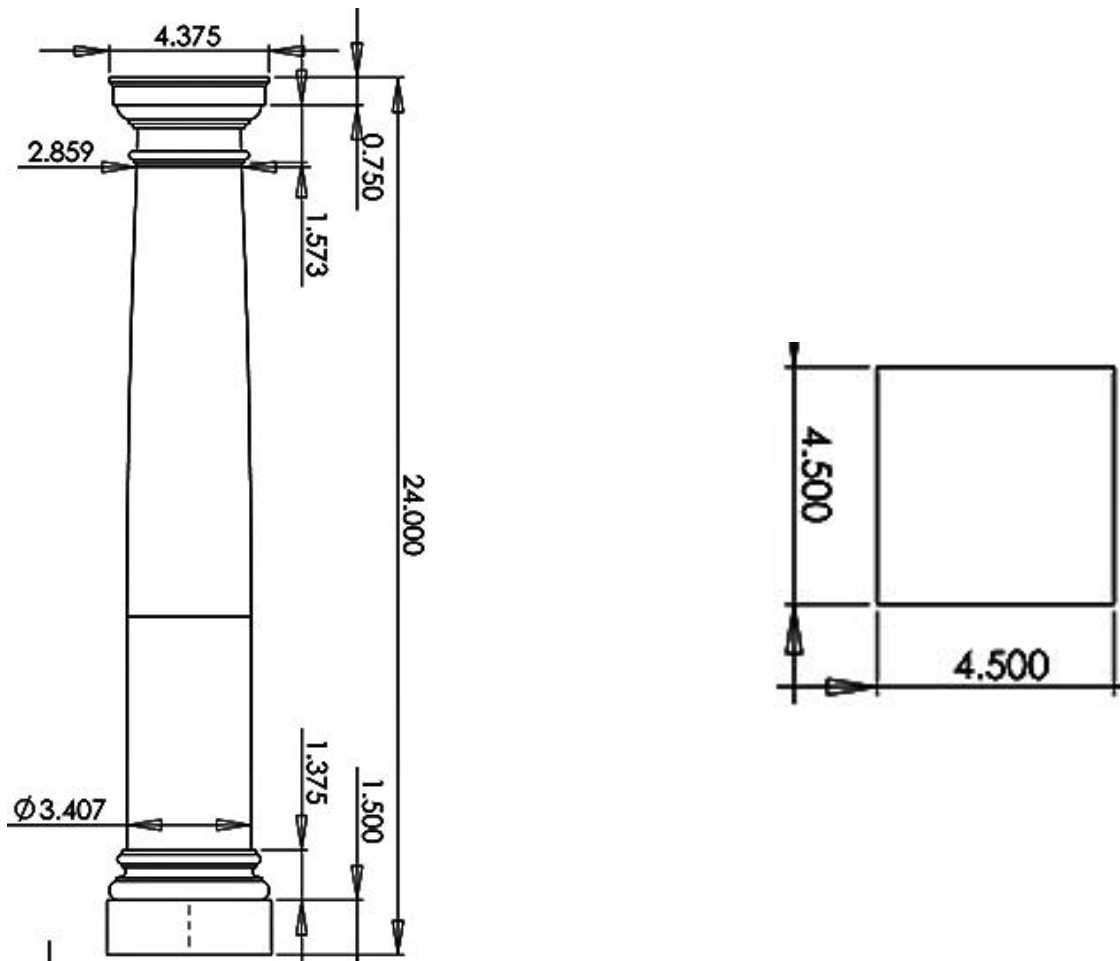

# FIREPLACE / MANTEL COLUMNS

PLAIN, TAPERED – 4a” x 2’-0”

## SPECIFICATIONS

<b>Bottom Diameter:</b>	<b>Top Diameter:</b>	<b>Overall Height:</b>	<b>Abacus Width:</b>
3-3/8"	2-7/8"	24"	4-3/8"
<b>Abacus Height:</b>	<b>Capital Width:</b>	<b>Plinth Width:</b>	<b>Plinth Height:</b>
3/4"	4"	4-1/2"	1-1/2"

WHITE  
PINE