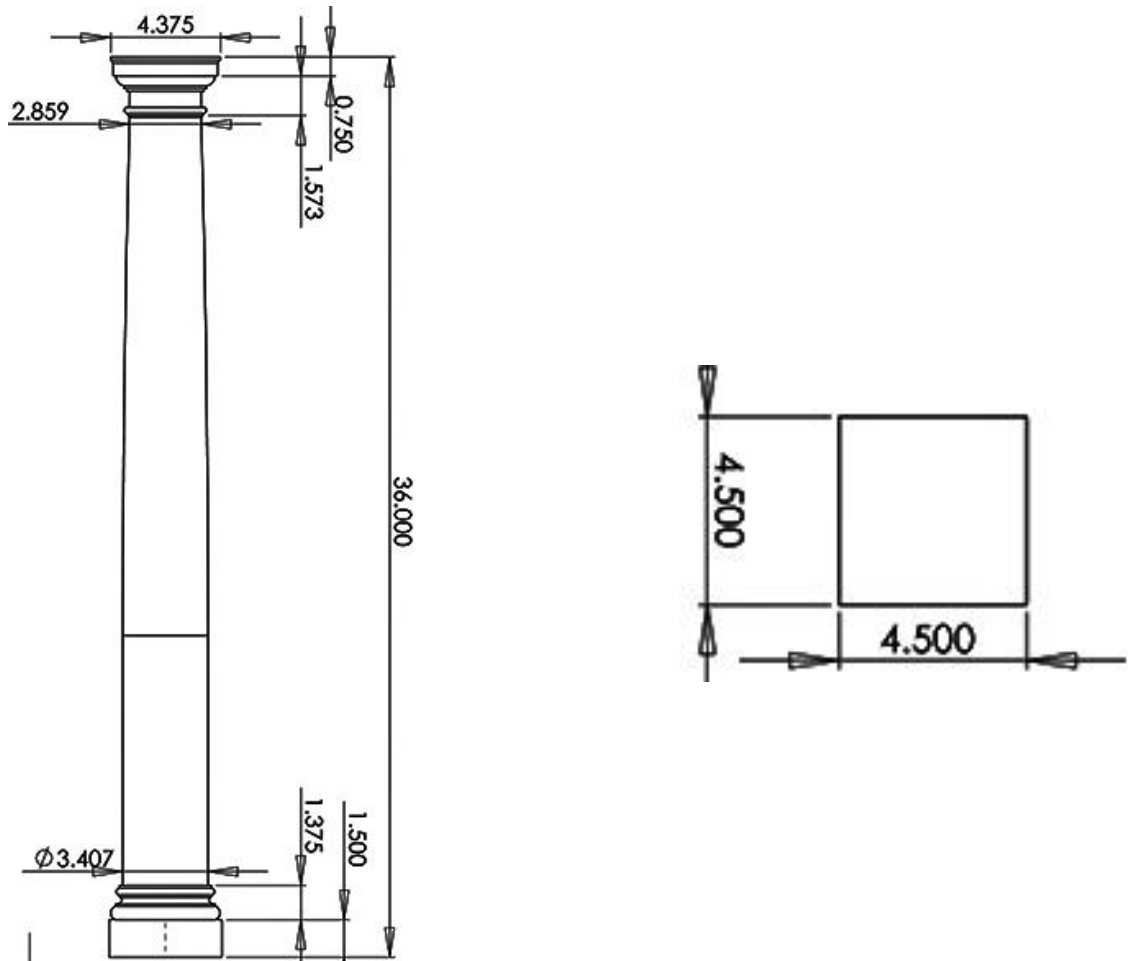

FIREPLACE / MANTEL COLUMNS

PLAIN, TAPERED – 4a” x 3’-0”

SPECIFICATIONS

Bottom Diameter:	Top Diameter:	Overall Height:	Abacus Width:
3-3/8"	2-7/8"	36"	4-3/8"
Abacus Height:	Capital Width:	Plinth Width:	Plinth Height:
3/4"	4"	4-1/2"	1-1/2"

WHITE
PINE