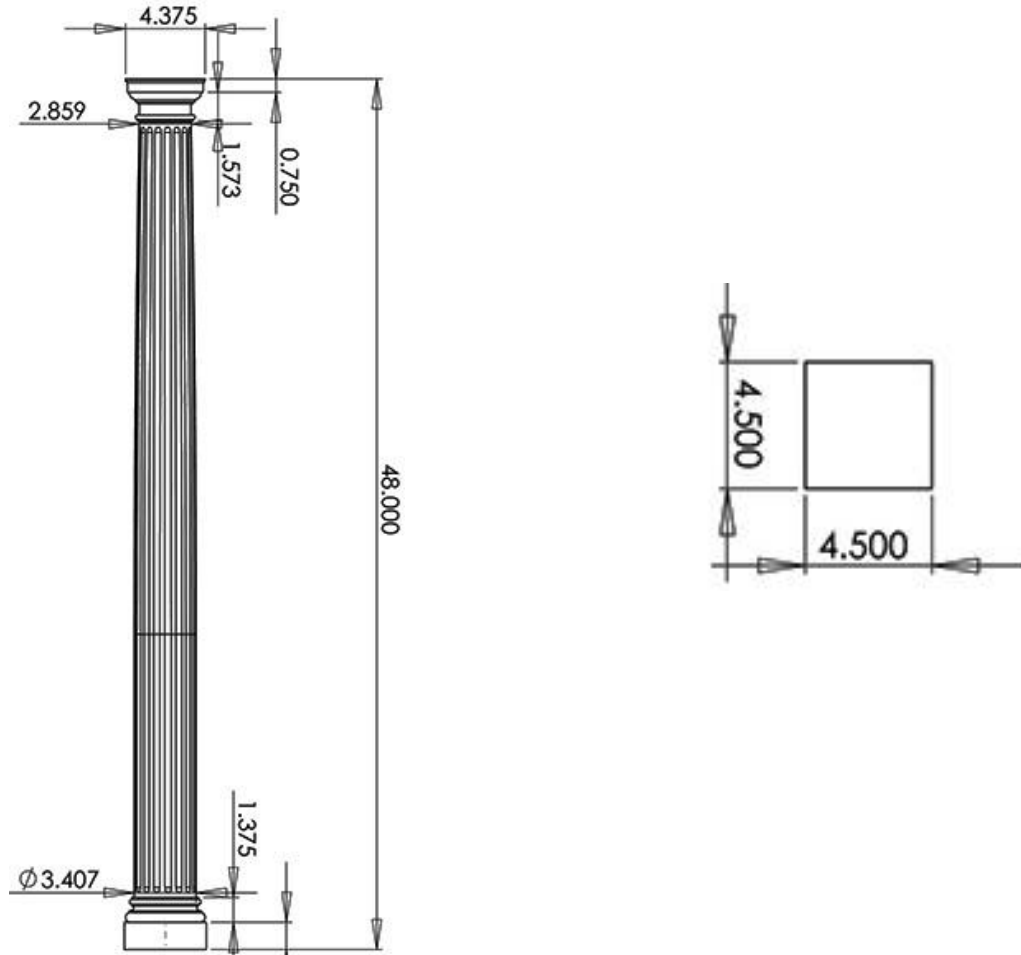

FIREPLACE / MANTEL COLUMNS

FLUTED, TAPERED – 4a” x 4’-0”

SPECIFICATIONS

Bottom Diameter:	Top Diameter:	Overall Height:	Abacus Width:
3-3/8"	2-7/8"	48"	4-3/8"
Abacus Height:	Capital Width:	Plinth Width:	Plinth Height:
3/4"	4"	4-1/2"	1-1/2"

WHITE
PINE