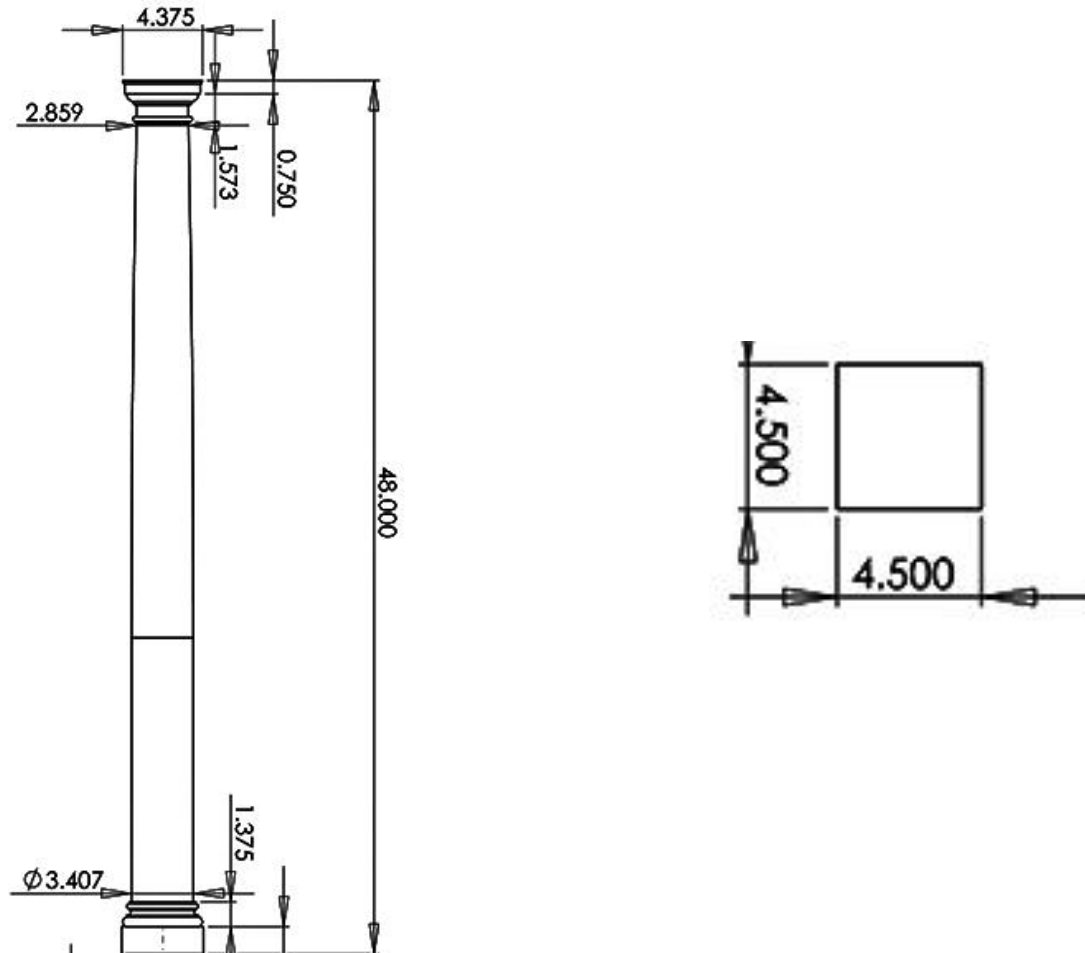

# FIREPLACE / MANTEL COLUMNS

PLAIN, TAPERED – 4a” x 4’-0”

## SPECIFICATIONS

<b>Bottom Diameter:</b>	<b>Top Diameter:</b>	<b>Overall Height:</b>	<b>Abacus Width:</b>
3-3/8"	2-7/8"	48"	4-3/8"
<b>Abacus Height:</b>	<b>Capital Width:</b>	<b>Plinth Width:</b>	<b>Plinth Height:</b>
3/4"	4"	4-1/2"	1-1/2"

WHITE  
PINE