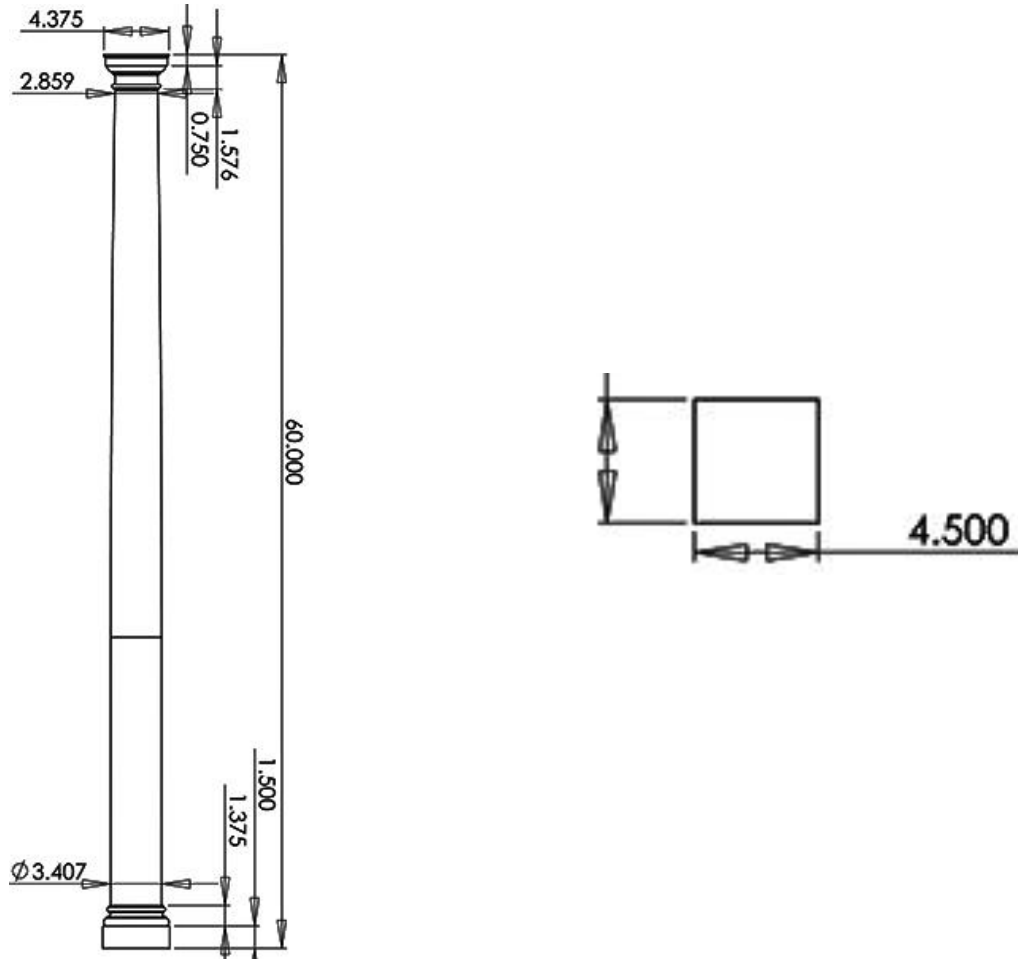

FIREPLACE / MANTEL COLUMNS

PLAIN, TAPERED – 4a” x 5’-0”

SPECIFICATIONS

Bottom Diameter:	Top Diameter:	Overall Height:	Abacus Width:
3-3/8"	2-7/8"	60"	4-3/8"
Abacus Height:	Capital Width:	Plinth Width:	Plinth Height:
3/4"	4"	4-1/2"	1-1/2"

WHITE
PINE