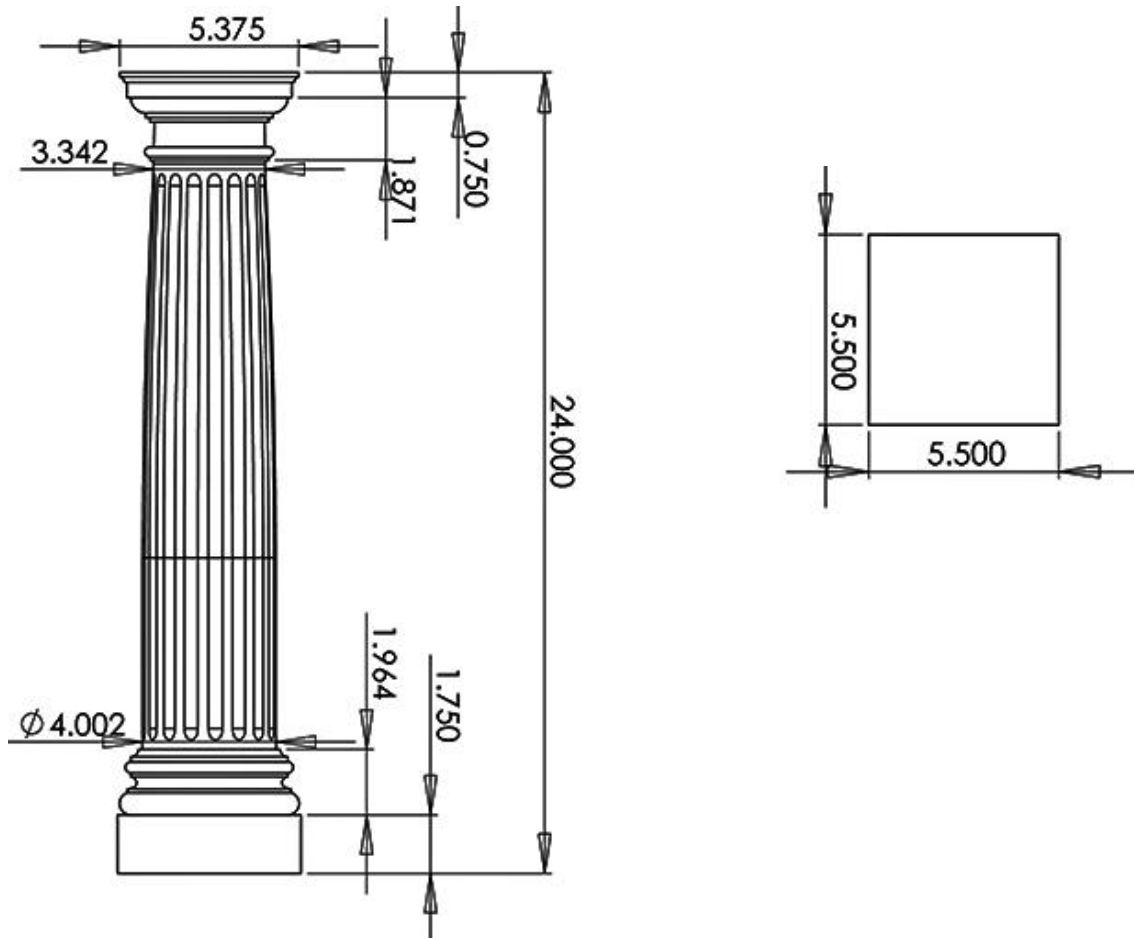

FIREPLACE / MANTEL COLUMNS

FLUTED, TAPERED – 4b” x 2’-0”

SPECIFICATIONS

Bottom Diameter:	Top Diameter:	Overall Height:	Abacus Width:
4”	3-3/8”	24”	5-3/8”
Abacus Height:	Capital Width:	Plinth Width:	Plinth Height:
3/4”	4-3/4”	5-1/2”	1-3/4”