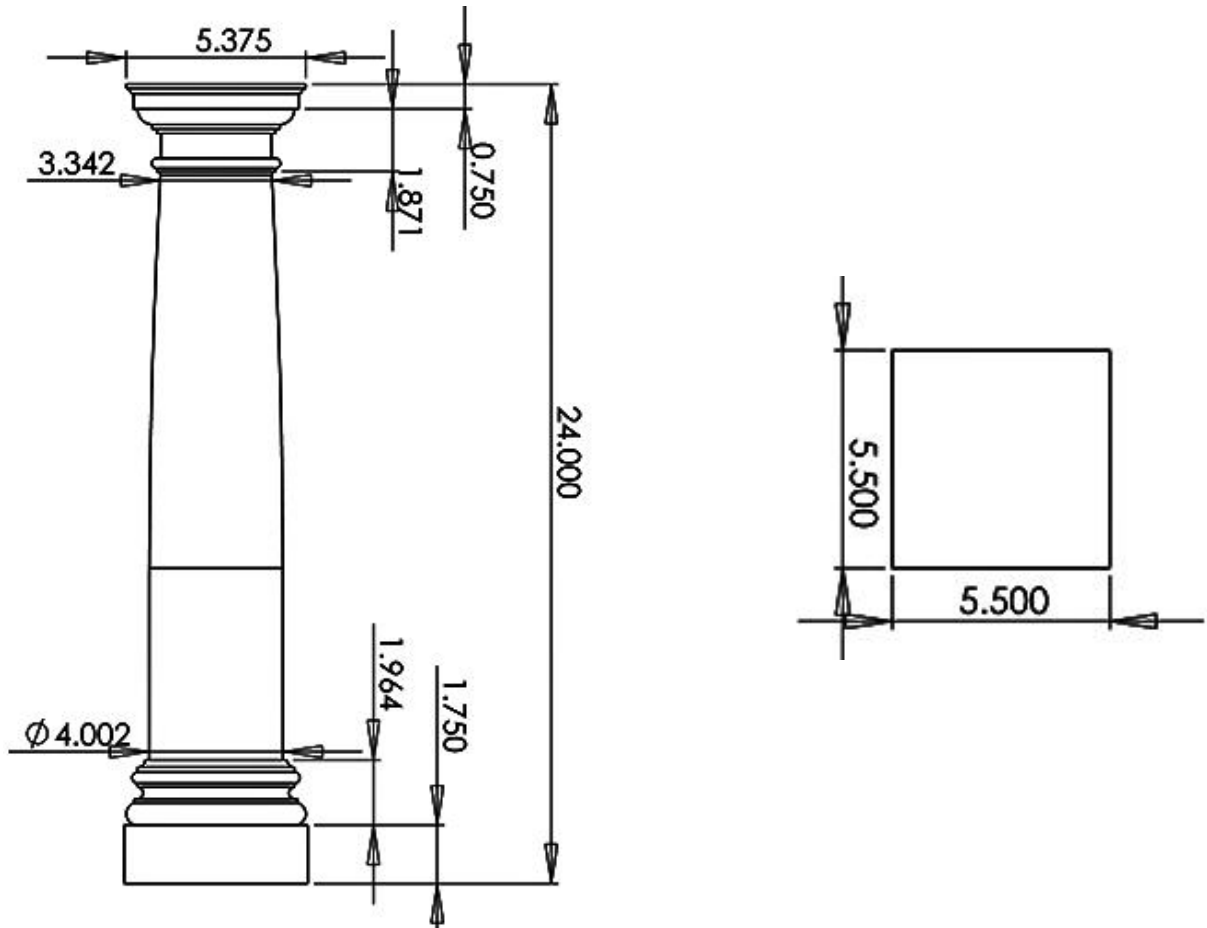

FIREPLACE / MANTEL COLUMNS

PLAIN, TAPERED – 4b” x 2’-0”

SPECIFICATIONS

Bottom Diameter:	Top Diameter:	Overall Height:	Abacus Width:
4"	3-3/8"	24"	5-3/8"
Abacus Height:	Capital Width:	Plinth Width:	Plinth Height:
3/4"	4-3/4"	5-1/2"	1-3/4"