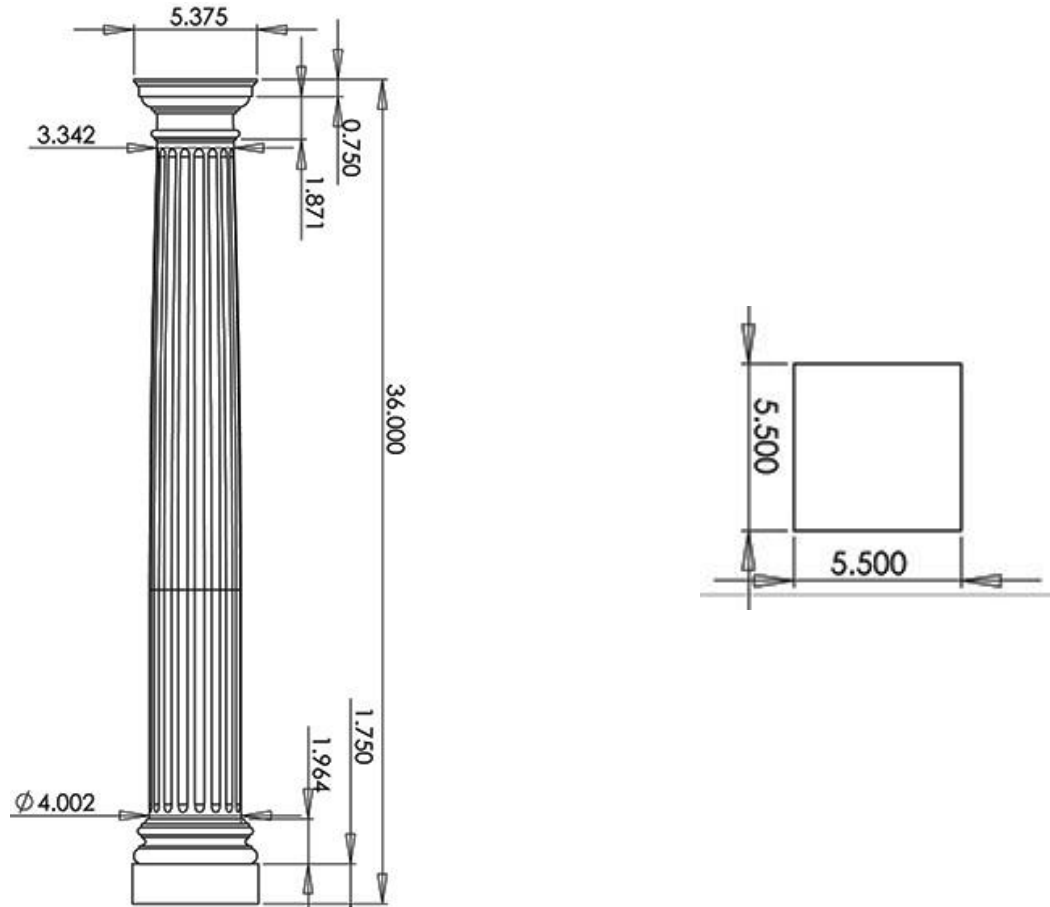

# FIREPLACE / MANTEL COLUMNS

FLUTED, TAPERED – 4b” x 3’-0”

## SPECIFICATIONS

<b>Bottom Diameter:</b>	<b>Top Diameter:</b>	<b>Overall Height:</b>	<b>Abacus Width:</b>
4"	3-3/8"	36"	5-3/8"
<b>Abacus Height:</b>	<b>Capital Width:</b>	<b>Plinth Width:</b>	<b>Plinth Height:</b>
3/4"	4-3/4"	5-1/2"	1-3/4"