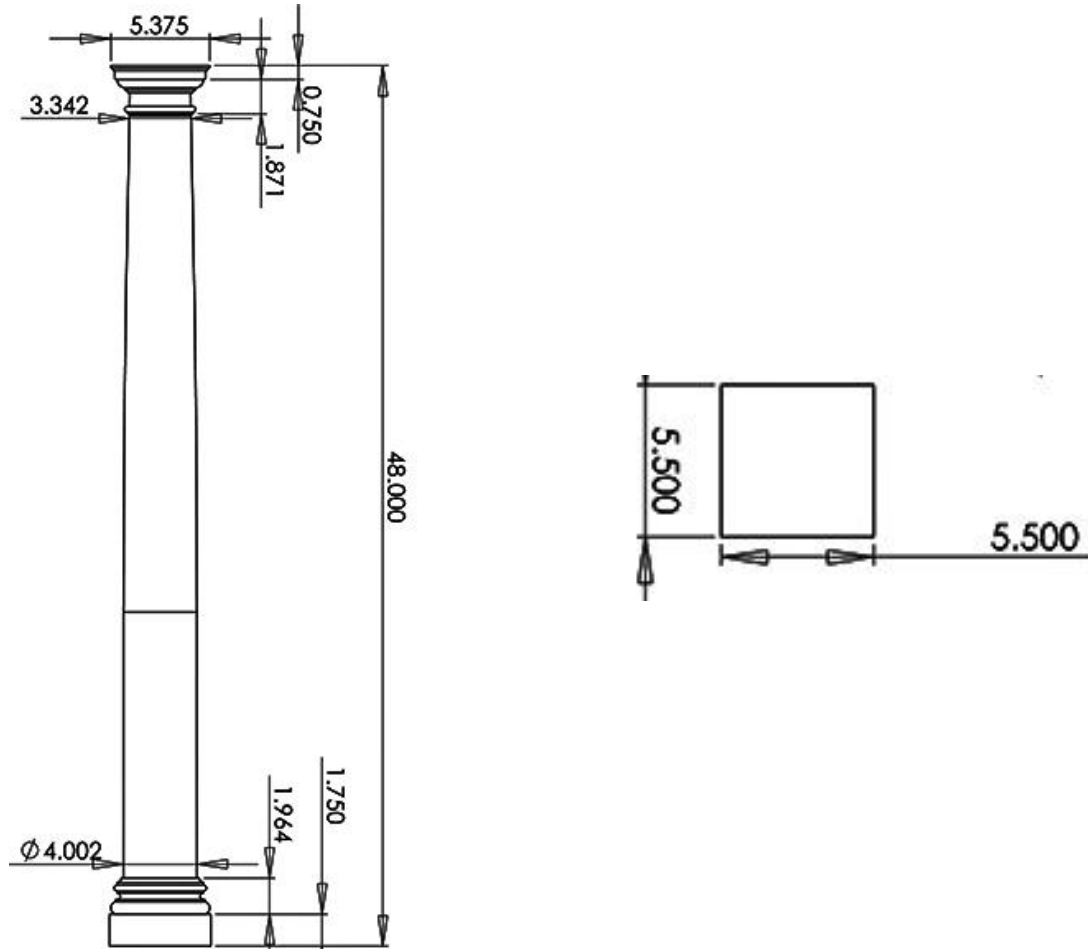

FIREPLACE / MANTEL COLUMNS

PLAIN, TAPERED – 4b” x 4’-0”

SPECIFICATIONS

Bottom Diameter:	Top Diameter:	Overall Height:	Abacus Width:
4”	3-3/8”	48”	5-3/8”
Abacus Height:	Capital Width:	Plinth Width:	Plinth Height:
3/4”	4-3/4”	5-1/2”	1-3/4”