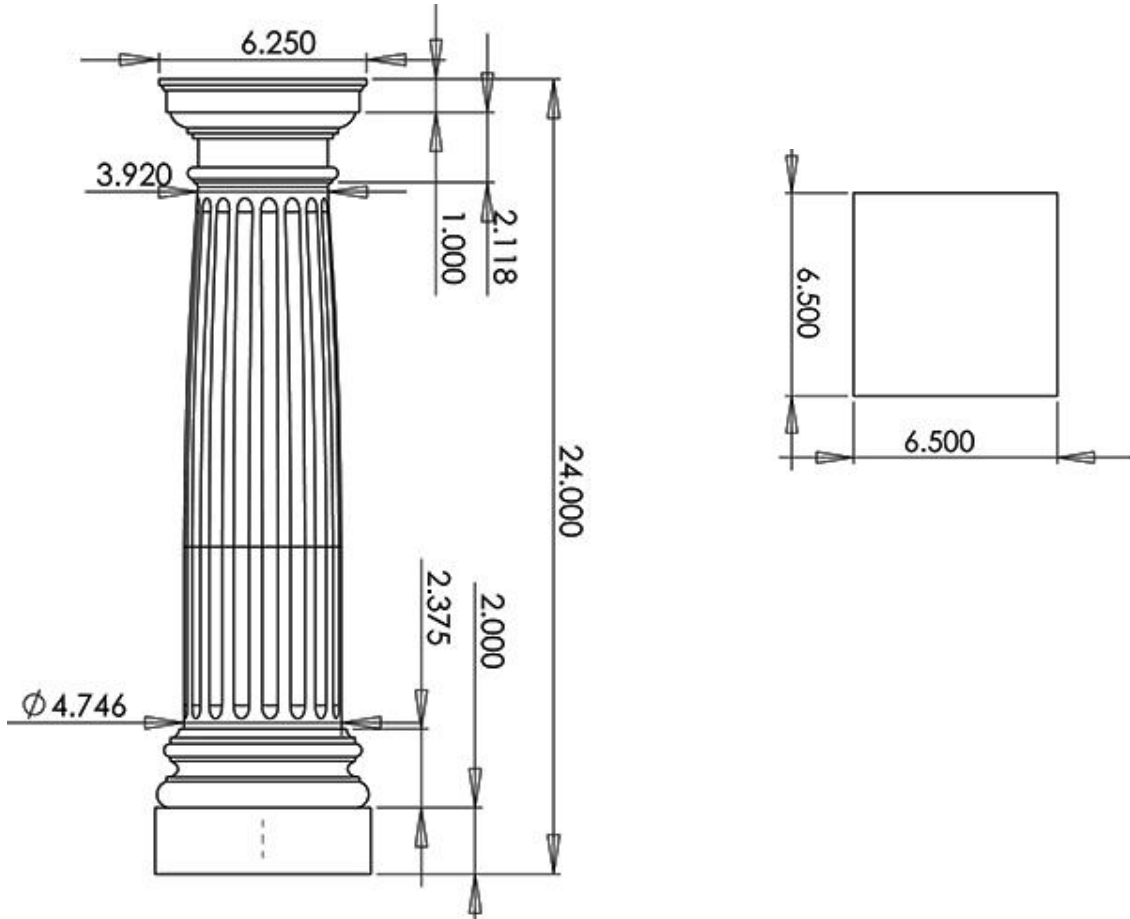

# FIREPLACE / MANTEL COLUMNS

FLUTED, TAPERED – 5” x 2’-0”

## SPECIFICATIONS

<b>Bottom Diameter:</b>	<b>Top Diameter:</b>	<b>Overall Height:</b>	<b>Abacus Width:</b>
4-3/4"	4"	24"	6-1/4"
<b>Abacus Height:</b>	<b>Capital Width:</b>	<b>Plinth Width:</b>	<b>Plinth Height:</b>
1"	5-1/2"	6-1/2"	2"