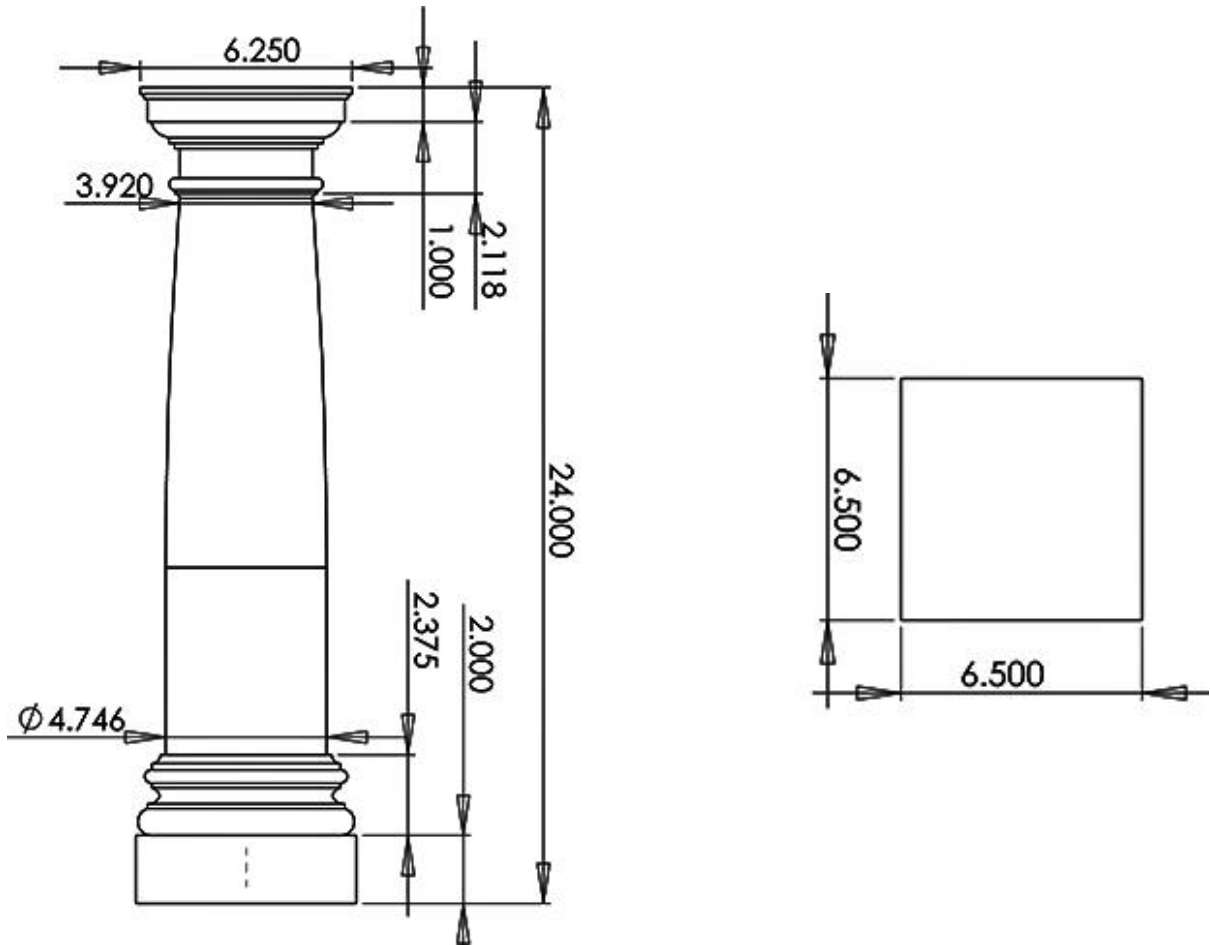

FIREPLACE / MANTEL COLUMNS

PLAIN, TAPERED – 5” x 2’-0”

SPECIFICATIONS

Bottom Diameter:	Top Diameter:	Overall Height:	Abacus Width:
4-3/4"	4"	24"	6-1/4"
Abacus Height:	Capital Width:	Plinth Width:	Plinth Height:
1"	5-1/2"	6-1/2"	2"