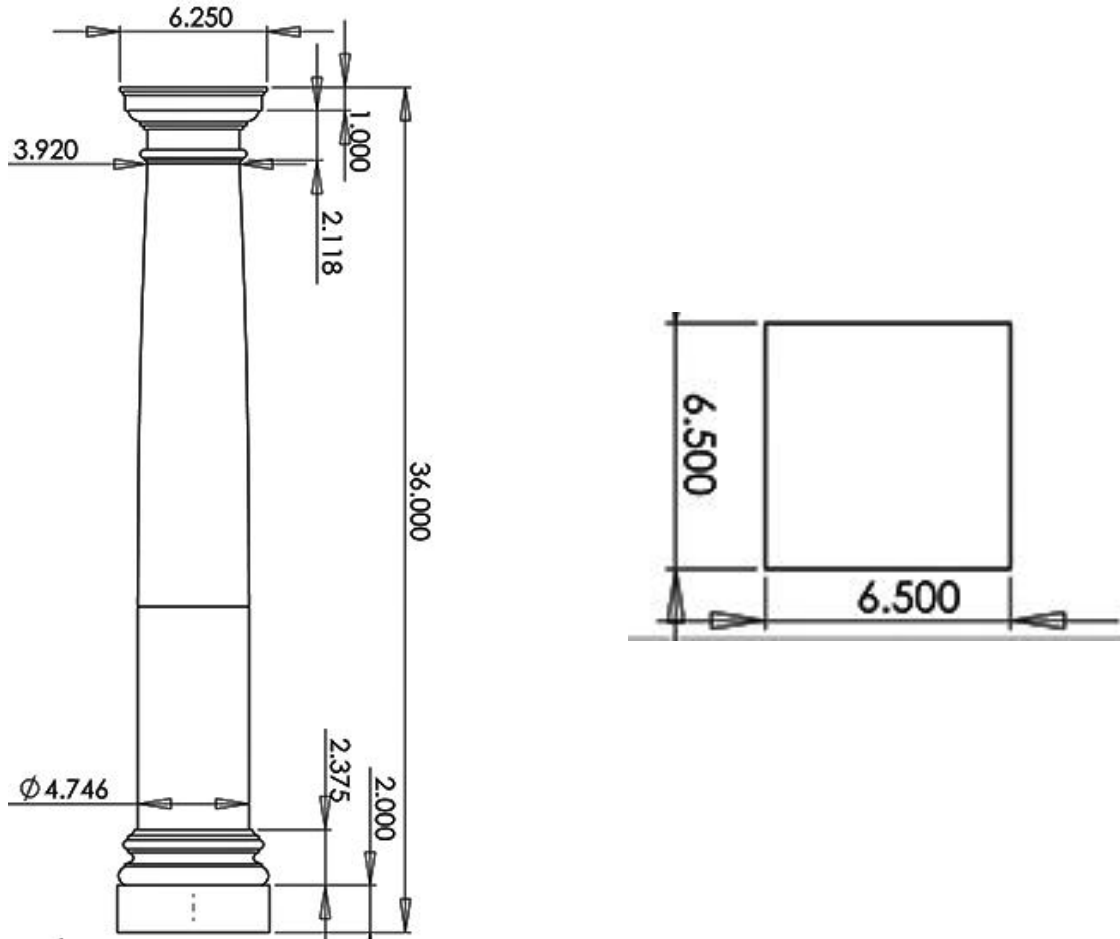

FIREPLACE / MANTEL COLUMNS

PLAIN, TAPERED – 5” x 3’-0”

SPECIFICATIONS

Bottom Diameter:	Top Diameter:	Overall Height:	Abacus Width:
4-3/4"	4"	36"	6-1/4"
Abacus Height:	Capital Width:	Plinth Width:	Plinth Height:
1"	5-1/2"	6-1/2"	2"