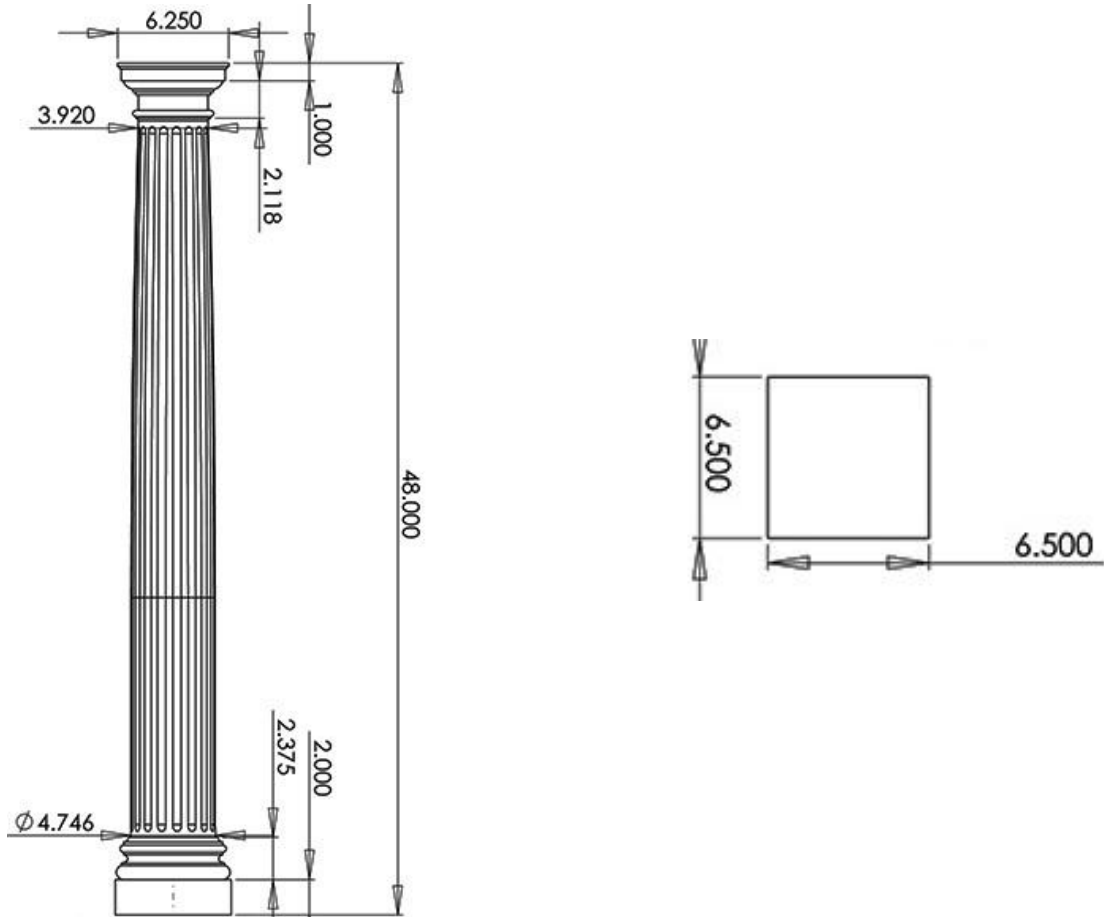

FIREPLACE / MANTEL COLUMNS

FLUTED, TAPERED – 5” x 4’-0”

SPECIFICATIONS

Bottom Diameter:	Top Diameter:	Overall Height:	Abacus Width:
4-3/4"	4"	48"	6-1/4"
Abacus Height:	Capital Width:	Plinth Width:	Plinth Height:
1"	5-1/2"	6-1/2"	2"