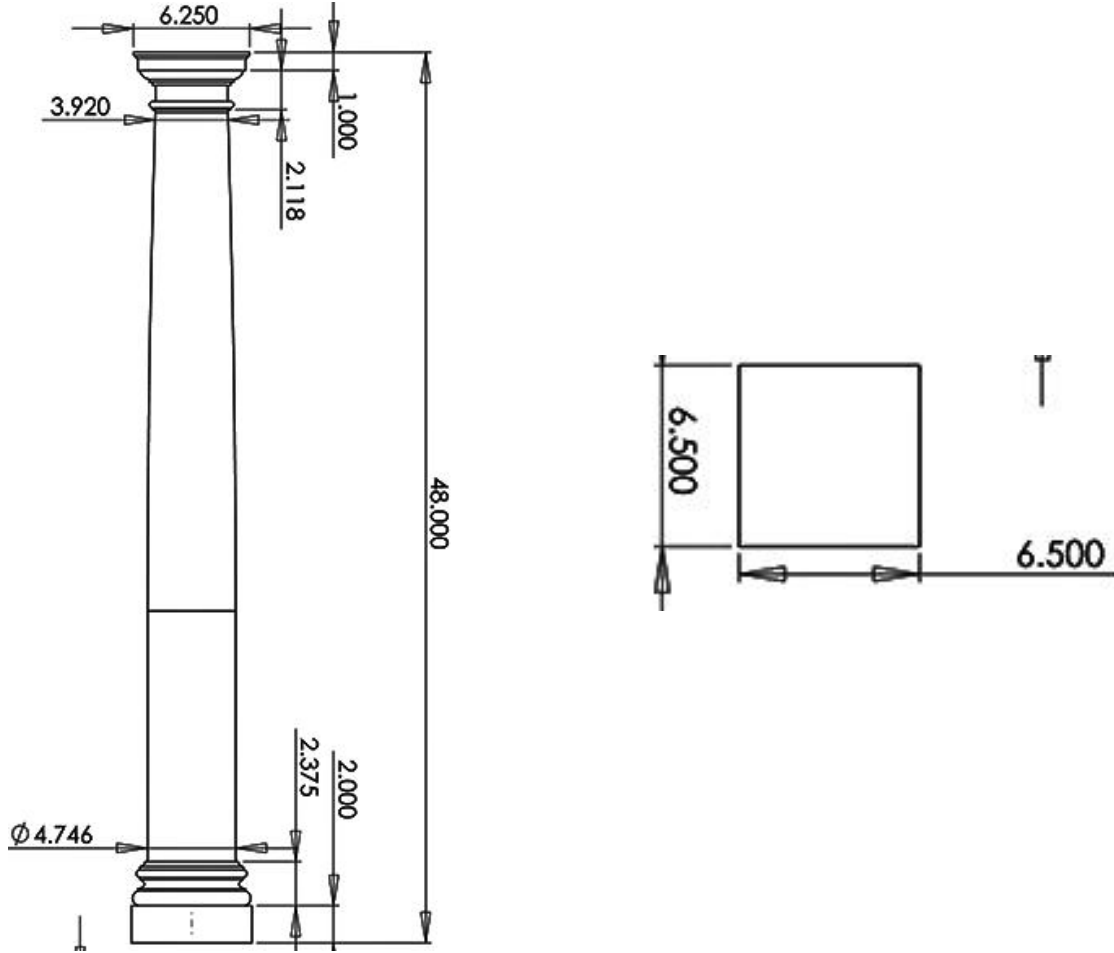

FIREPLACE / MANTEL COLUMNS

PLAIN, TAPERED – 5" x 4'-0"

SPECIFICATIONS

Bottom Diameter:	Top Diameter:	Overall Height:	Abacus Width:
4-3/4"	4"	48"	6-1/4"
Abacus Height:	Capital Width:	Plinth Width:	Plinth Height:
1"	5-1/2"	6-1/2"	2"