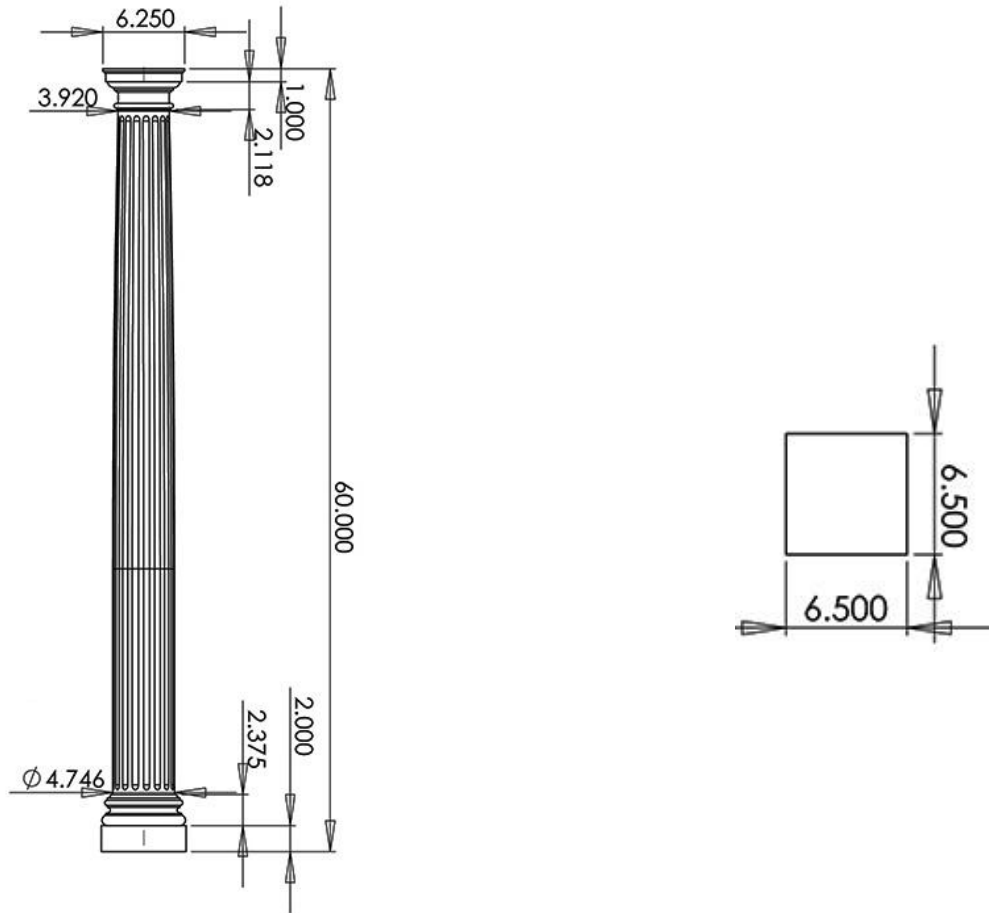

FIREPLACE / MANTEL COLUMNS

FLUTED, TAPERED – 5” x 5’-0”

SPECIFICATIONS

Bottom Diameter:	Top Diameter:	Overall Height:	Abacus Width:
4-3/4"	4"	60"	6-1/4"
Abacus Height:	Capital Width:	Plinth Width:	Plinth Height:
1"	5-1/2"	6-1/2"	2"