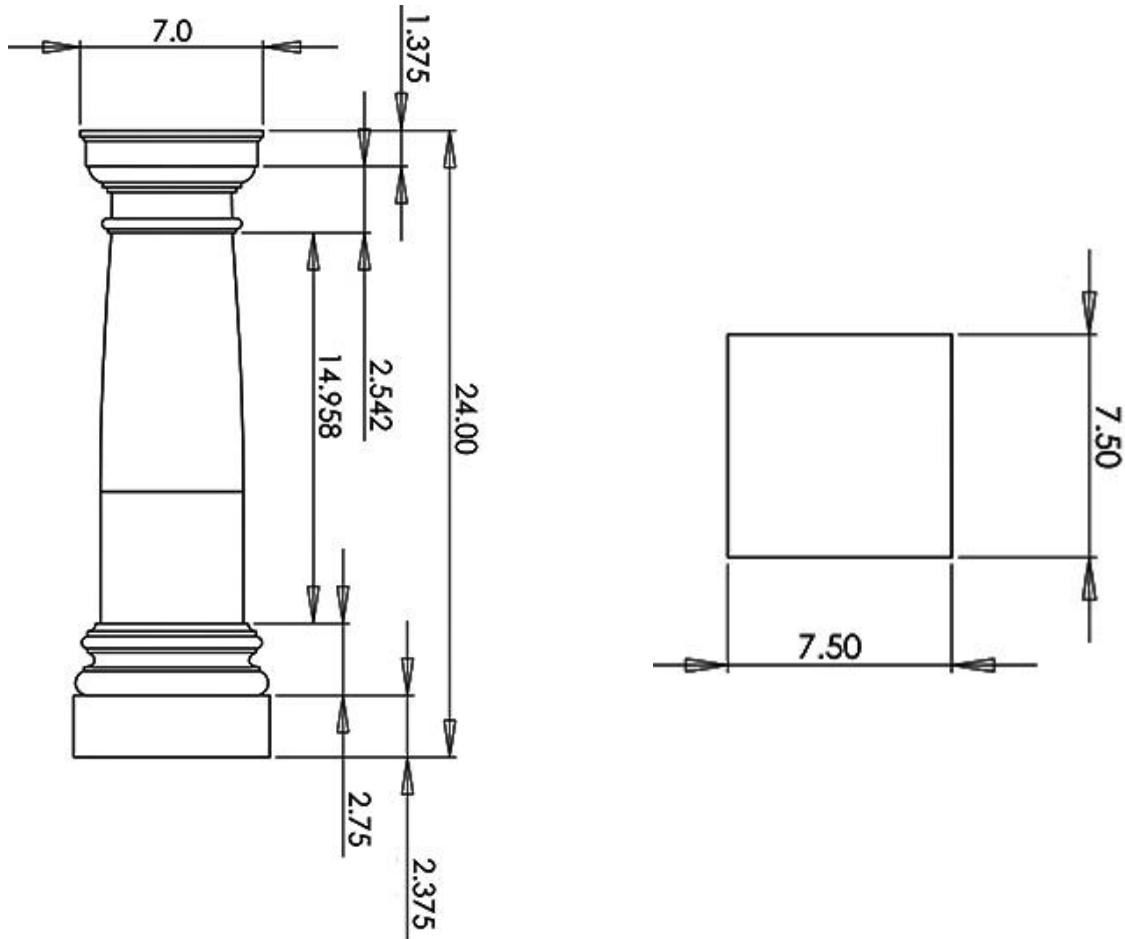

FIREPLACE / MANTEL COLUMNS

PLAIN, TAPERED – 6" x 2'-0"

SPECIFICATIONS

Bottom Diameter:	Top Diameter:	Overall Height:	Abacus Width:
5-1/2"	4-5/8"	24"	7"
Abacus Height:	Capital Width:	Plinth Width:	Plinth Height:
1-3/8"	6-3/8"	7-1/2"	2-3/8"