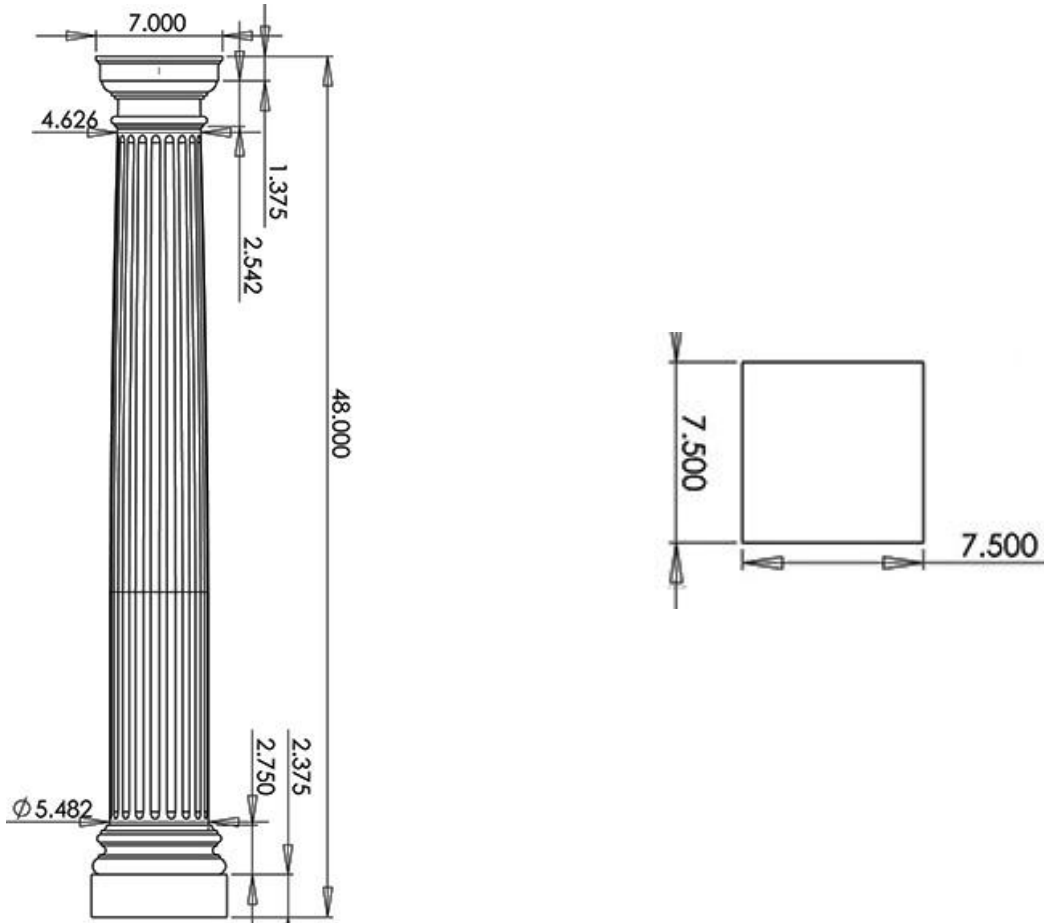

FIREPLACE / MANTEL COLUMNS

FLUTED, TAPERED – 6” x 4’-0”

SPECIFICATIONS

Bottom Diameter:	Top Diameter:	Overall Height:	Abacus Width:
5-1/2"	4-5/8"	48"	7"
Abacus Height:	Capital Width:	Plinth Width:	Plinth Height:
1-3/8"	6-3/8"	7-1/2"	2-3/8"