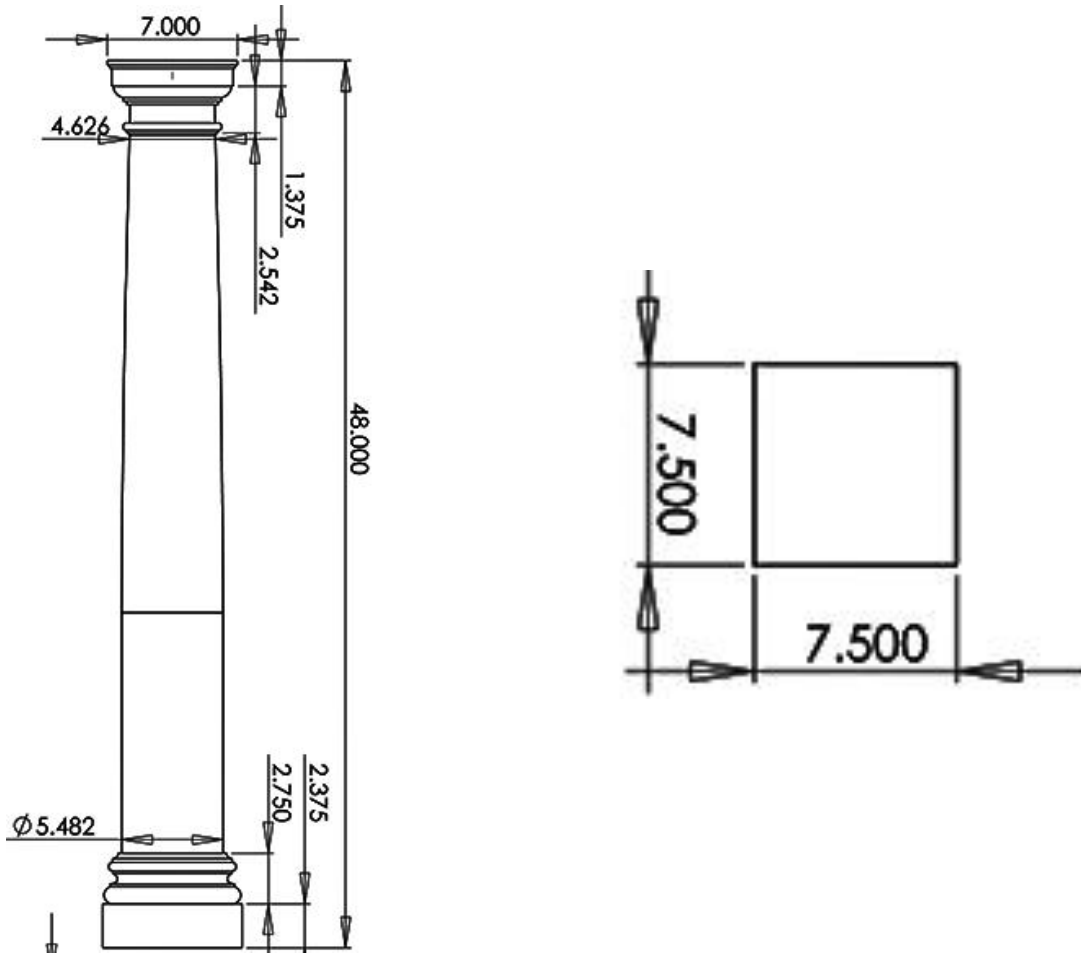

# FIREPLACE / MANTEL COLUMNS

PLAIN, TAPERED – 6" x 4'-0"

## SPECIFICATIONS

<b>Bottom Diameter:</b>	<b>Top Diameter:</b>	<b>Overall Height:</b>	<b>Abacus Width:</b>
5-1/2"	4-5/8"	48"	7"
<b>Abacus Height:</b>	<b>Capital Width:</b>	<b>Plinth Width:</b>	<b>Plinth Height:</b>
1-3/8"	6-3/8"	7-1/2"	2-3/8"