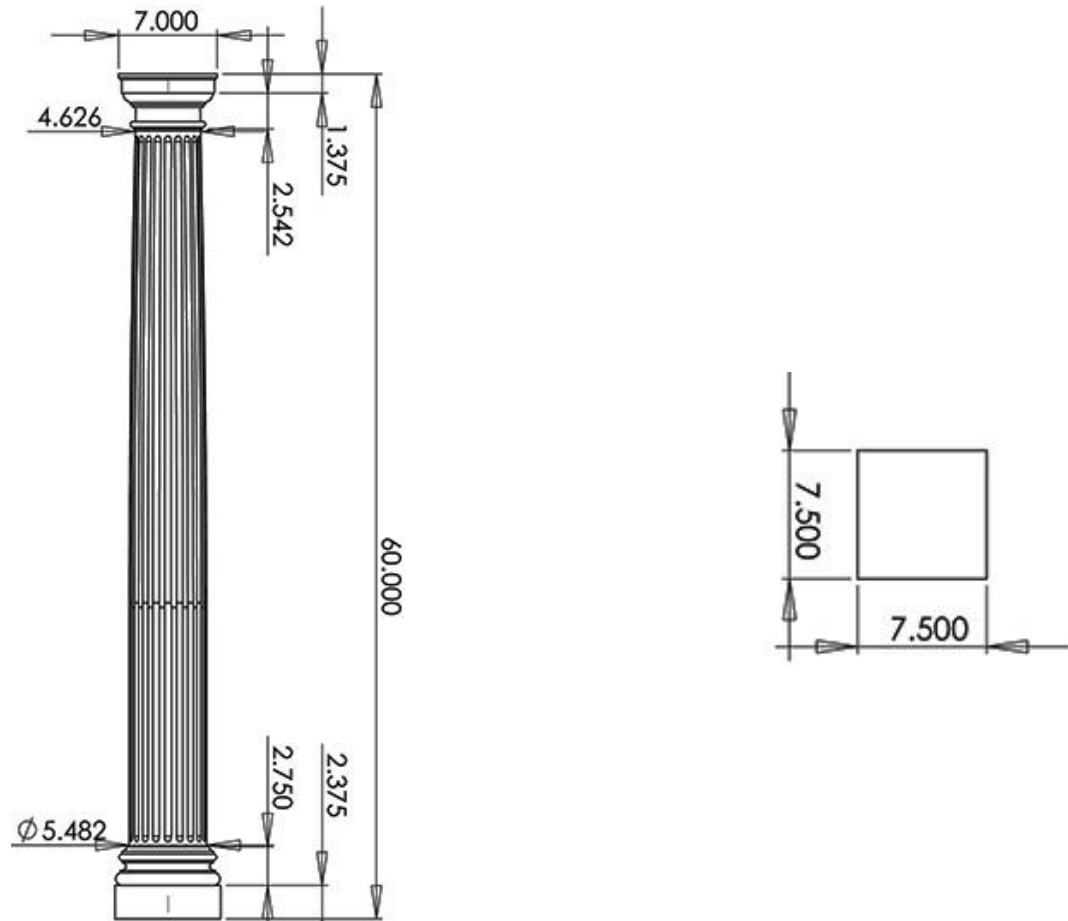

# FIREPLACE / MANTEL COLUMNS

FLUTED, TAPERED – 6” x 5’-0”

## SPECIFICATIONS

<b>Bottom Diameter:</b>	<b>Top Diameter:</b>	<b>Overall Height:</b>	<b>Abacus Width:</b>
5-1/2"	4-5/8"	60"	7"
<b>Abacus Height:</b>	<b>Capital Width:</b>	<b>Plinth Width:</b>	<b>Plinth Height:</b>
1-3/8"	6-3/8"	7-1/2"	2-3/8"