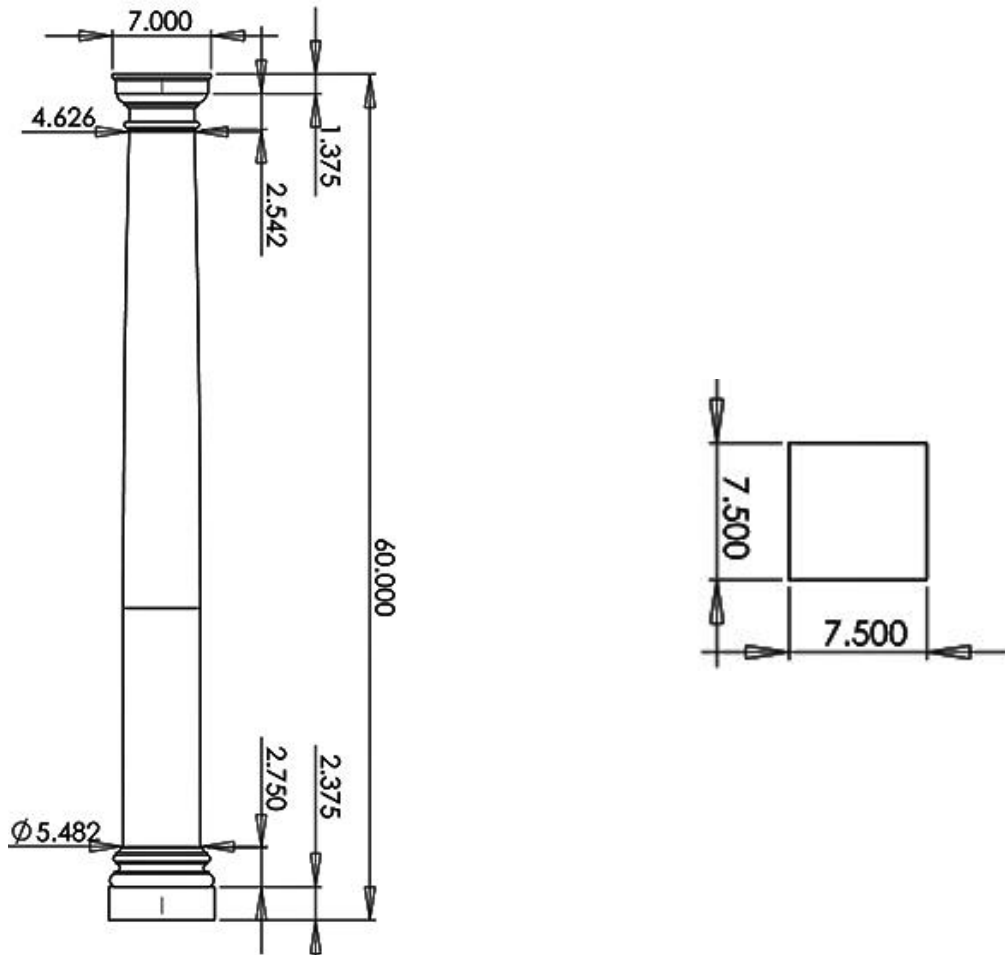

# FIREPLACE / MANTEL COLUMNS

PLAIN, TAPERED – 6" x 5'-0"

## SPECIFICATIONS

<b>Bottom Diameter:</b>	<b>Top Diameter:</b>	<b>Overall Height:</b>	<b>Abacus Width:</b>
5-1/2"	4-5/8"	60"	7"
<b>Abacus Height:</b>	<b>Capital Width:</b>	<b>Plinth Width:</b>	<b>Plinth Height:</b>
1-3/8"	6-3/8"	7-1/2"	2-3/8"