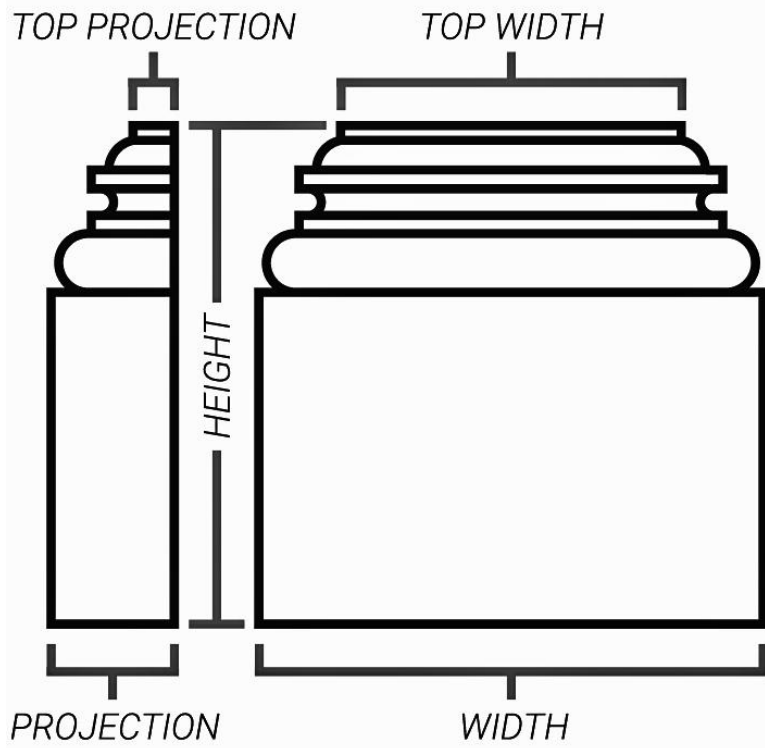

WOOD BASES

SMALL CHESTERFIELD CARVED BASE

Quantity:
Material: Wood
Name: Small Chesterfield Base

Top Width: 4-1/8"
Top Projection: 1"
Width: 5-7/8"

Height: 6"
Projection: 2"
Wood Species:

APPROVED BY _____
DATE _____

CHADSWORTH'S 1.800.COLUMNS
277 NORTH FRONT STREET
HISTORIC WILMINGTON, NC 28401
www.COLUMNS.com

PROJECT _____
CUSTOMER _____