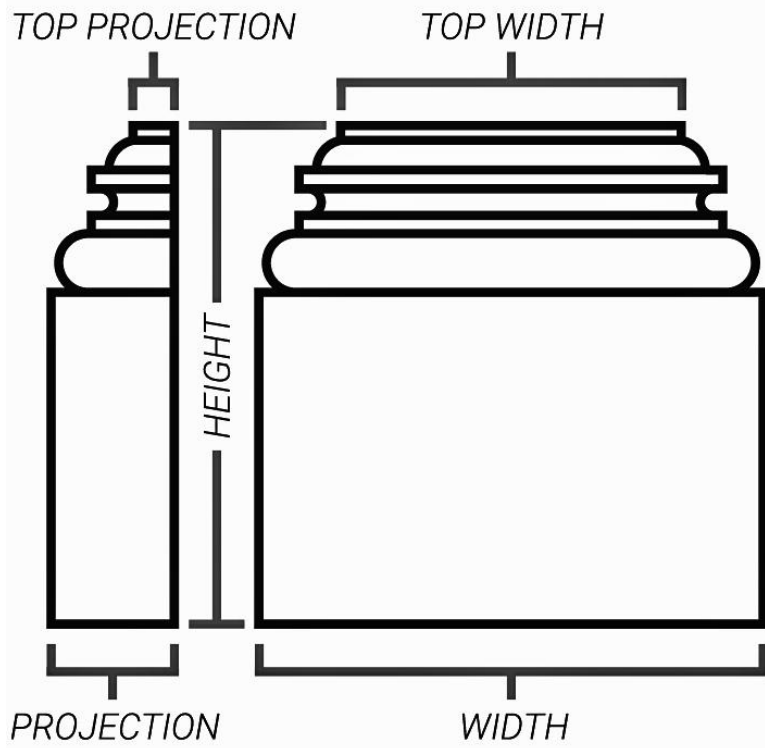

### MEDIUM CHESTERFIELD CARVED BASE

ALDER

CHERRY

MAPLE

LINDENWOOD

<b>Quantity:</b>
<b>Material:</b> Wood
<b>Name:</b> Medium Chesterfield Base

<b>Top Width:</b> 5-3/4"
<b>Top Projection:</b> 1-3/8"
<b>Width:</b> 8"

<b>Height:</b> 7-7/8"
<b>Projection:</b> 2-3/8"
<b>Wood Species:</b>

<b>APPROVED BY</b> _____
<b>DATE</b> _____

**CHADSWORTH'S 1.800.COLUMNS**  
 277 NORTH FRONT STREET  
 HISTORIC WILMINGTON, NC 28401  
[www.COLUMNS.com](http://www.COLUMNS.com)