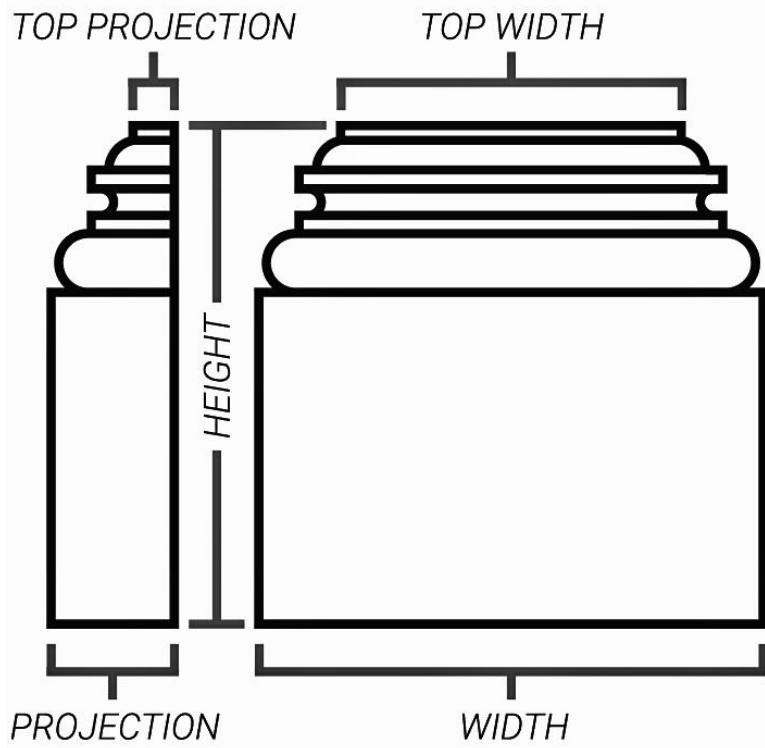

WOOD BASES

LARGE CHESTERFIELD CARVED BASE

Quantity:
Material: Wood
Name: Large Chesterfield Base

Top Width: 6-3/8"
Top Projection: 2"
Width: 9-1/4"

Height: 9"
Projection: 3-1/4"
Wood Species:

APPROVED BY _____

DATE _____

CHADSWORTH'S 1.800.COLUMNS
277 NORTH FRONT STREET
HISTORIC WILMINGTON, NC 28401

www.COLUMNS.com

PROJECT _____

CUSTOMER _____