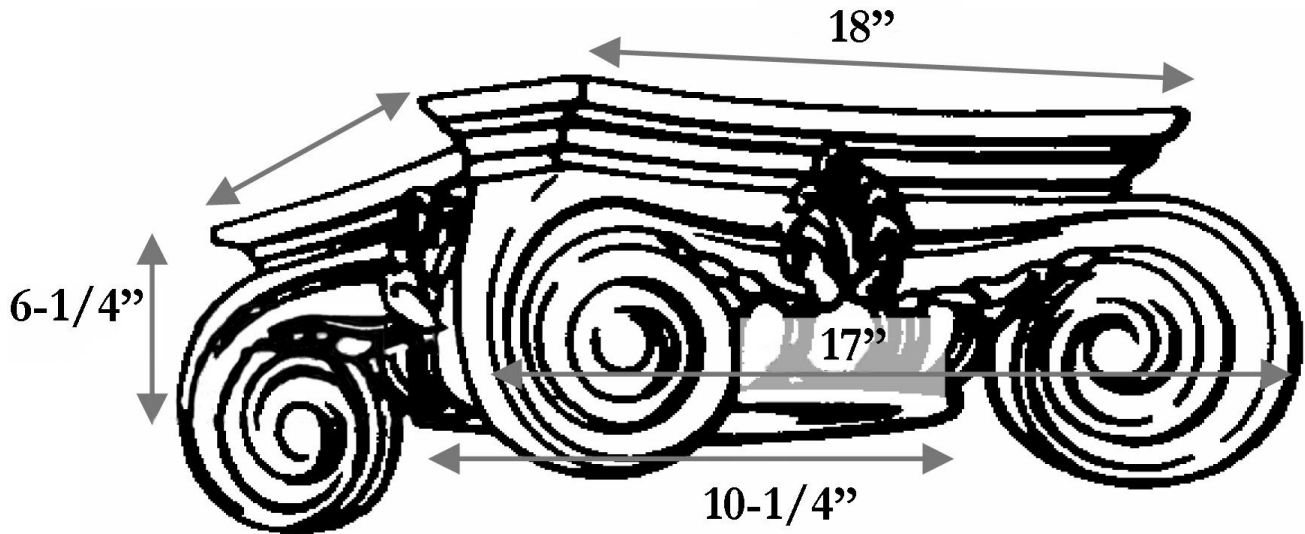

CHADSWORTH INCORPORATED

CAST RESIN CAPITALS

10-1/4" EMPIRE

SPECIFICATIONS

| | |
|-------------------|----------------------|
| Load Bearing: | Yes |
| Material: | Cast Polyester Resin |
| Base Width: | 10-1/4" |
| Height: | 6-1/4" |
| Abacus: | 18" |
| Scroll to Scroll: | 17" |