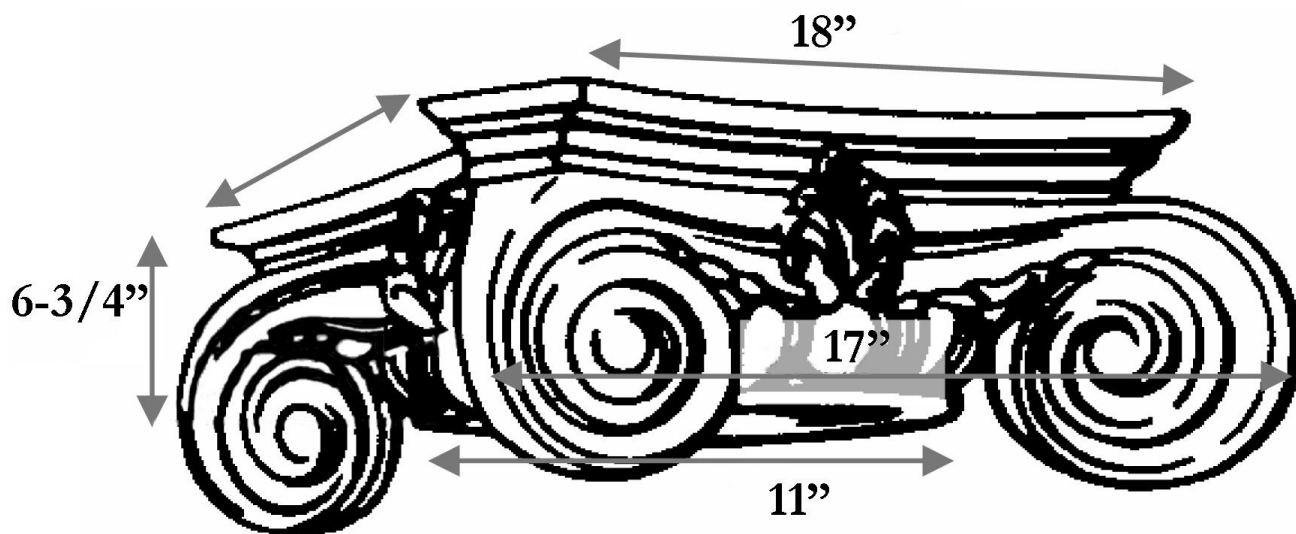

## CAST RESIN CAPITALS

11" EMPIRE

### SPECIFICATIONS

Load Bearing:	Yes
Material:	Cast Polyester Resin
Base Width:	11"
Height:	6-3/4"
Abacus:	18"
Scroll to Scroll:	17"

CHADSWORTH INCORPORATED • 277 NORTH FRONT STREET • HISTORIC WILMINGTON, NC 28401