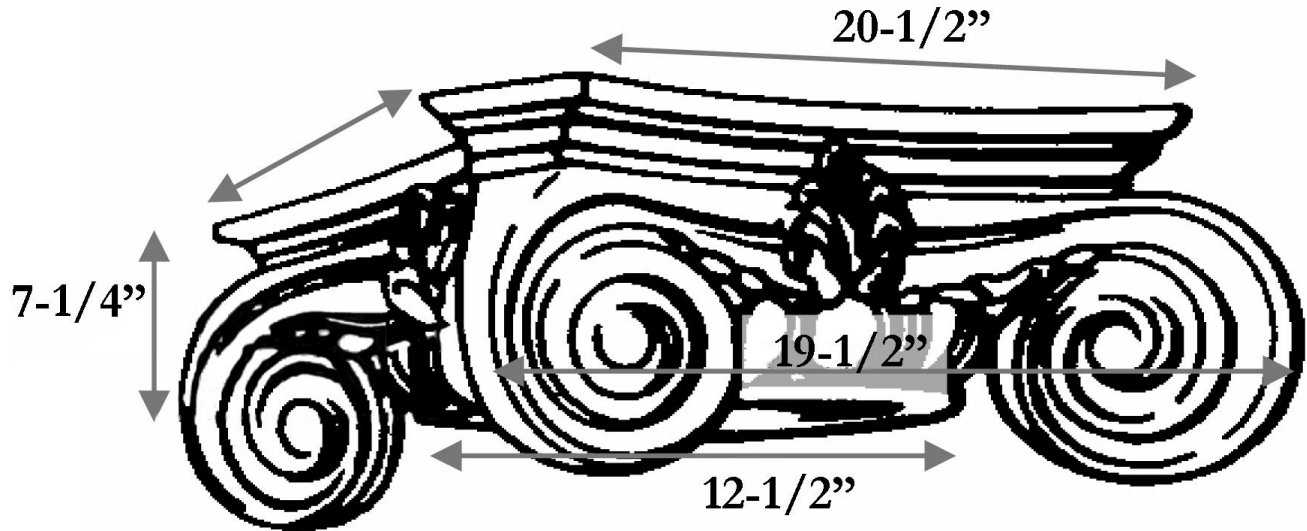

## CAST RESIN CAPITALS

12-1/2" EMPIRE

### SPECIFICATIONS

Load Bearing:	Yes
Material:	Cast Polyester Resin
Base Width:	12-1/2"
Height:	7-1/4"
Abacus:	20-1/2"
Scroll to Scroll:	19-1/2"

CHADSWORTH INCORPORATED • 277 NORTH FRONT STREET • HISTORIC WILMINGTON, NC 28401