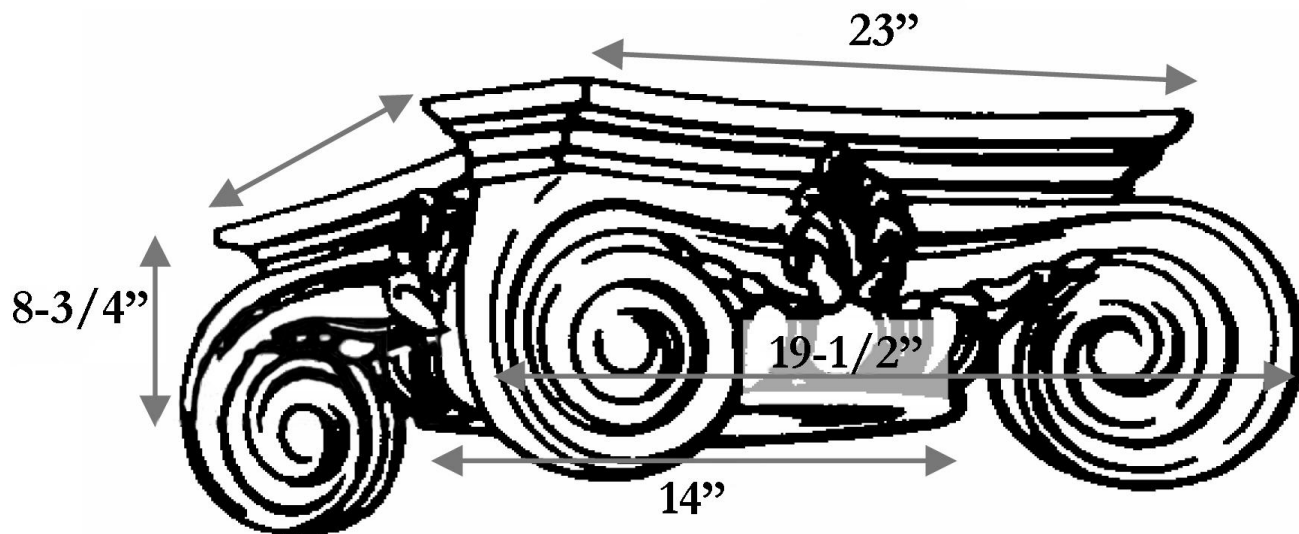

## CAST RESIN CAPITALS

14" EMPIRE

### SPECIFICATIONS

Load Bearing:	Yes
Material:	Cast Polyester Resin
Base Width:	14"
Height:	8-3/4"
Abacus:	23"
Scroll to Scroll:	19-1/2"

CHADSWORTH INCORPORATED • 277 NORTH FRONT STREET • HISTORIC WILMINGTON, NC 28401