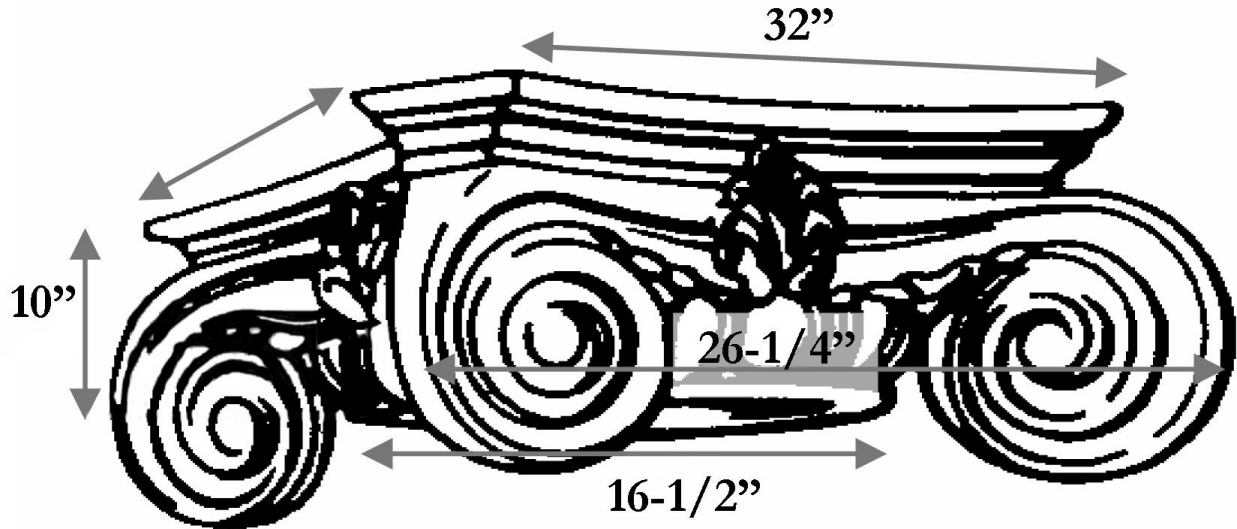

## CAST RESIN CAPITALS

16-1/2" EMPIRE

### SPECIFICATIONS

Load Bearing:	Yes
Material:	Cast Polyester Resin
Base Width:	16-1/2"
Height:	10"
Abacus:	32"
Scroll to Scroll:	26-1/4"

CHADSWORTH INCORPORATED • 277 NORTH FRONT STREET • HISTORIC WILMINGTON, NC 28401