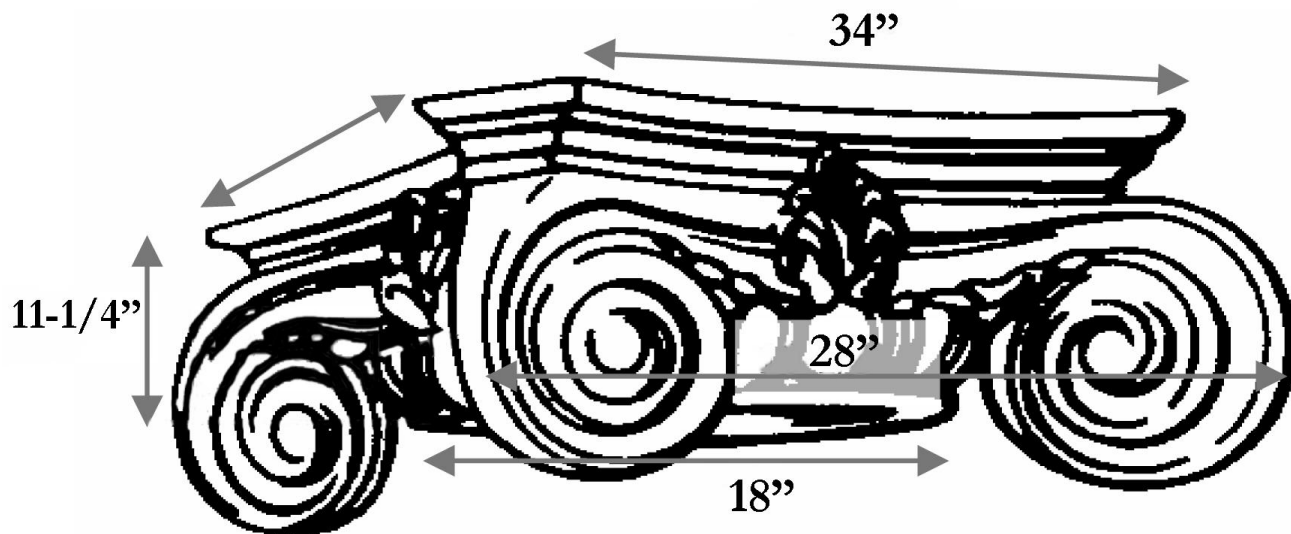

CHADSWORTH INCORPORATED

CAST RESIN CAPITALS

18" EMPIRE

SPECIFICATIONS

Load Bearing:	Yes
Material:	Cast Polyester Resin
Base Width:	18"
Height:	11-1/4"
Abacus:	34"
Scroll to Scroll:	28"

CHADSWORTH INCORPORATED • 277 NORTH FRONT STREET • HISTORIC WILMINGTON, NC 28401