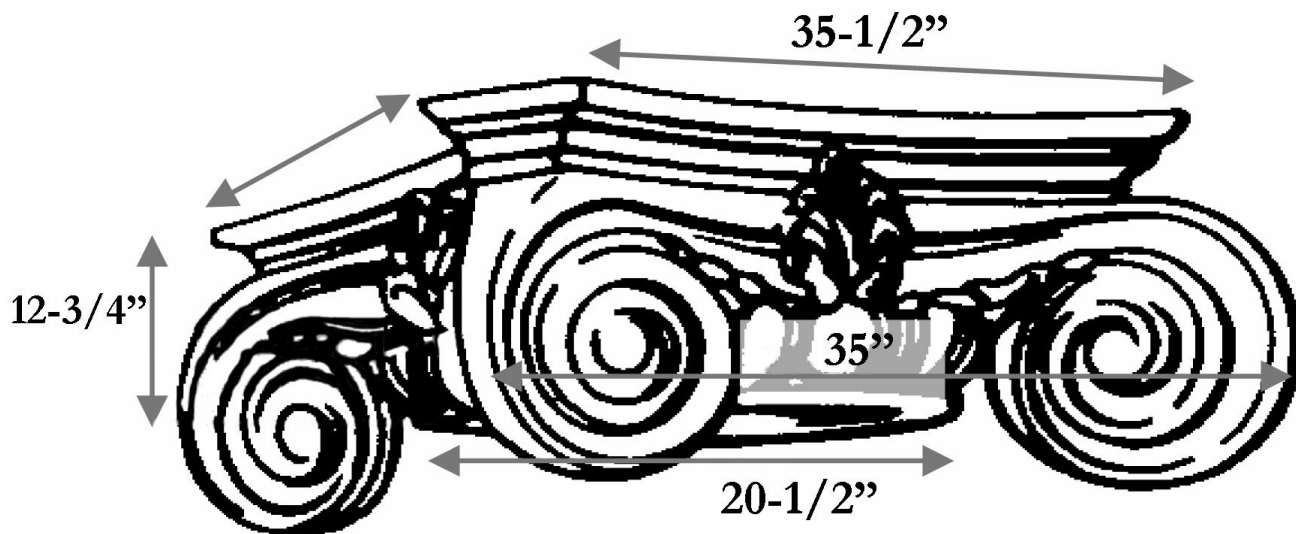

## CAST RESIN CAPITALS

20-1/2" EMPIRE

### SPECIFICATIONS

Load Bearing:	Yes
Material:	Cast Polyester Resin
Base Width:	20-1/2"
Height:	12-3/4"
Abacus:	35-1/2"
Scroll to Scroll:	35"

CHADSWORTH INCORPORATED • 277 NORTH FRONT STREET • HISTORIC WILMINGTON, NC 28401