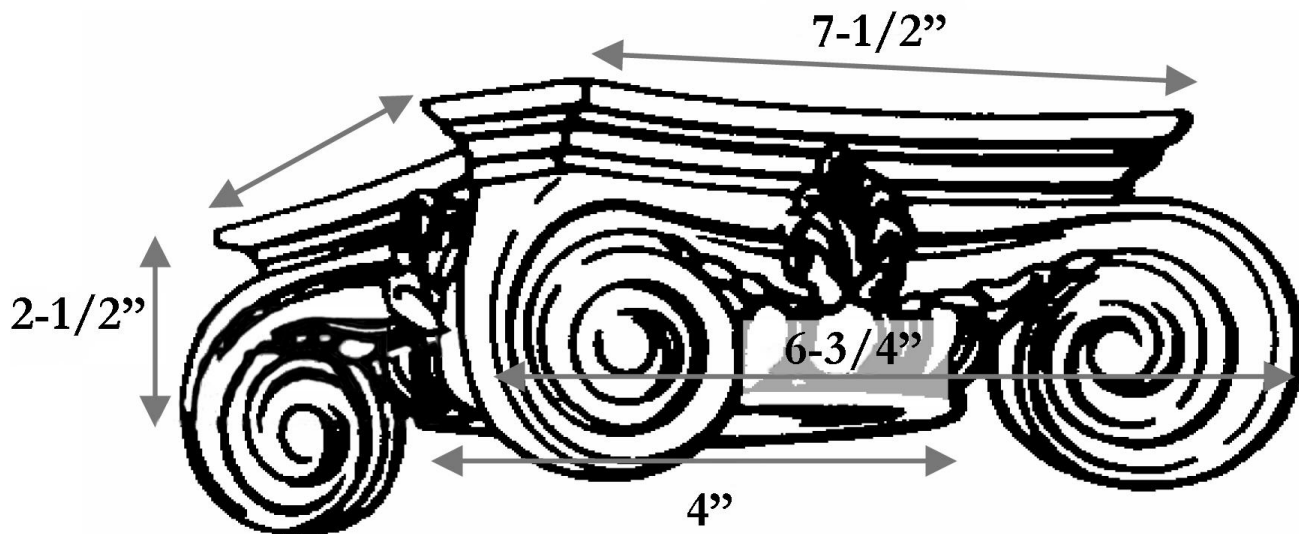

CHADSWORTH INCORPORATED

CAST RESIN CAPITALS

4" EMPIRE

SPECIFICATIONS

Load Bearing:	Yes
Material:	Cast Polyester Resin
Base Width:	4"
Height:	2-1/2"
Abacus:	7-1/2"
Scroll to Scroll:	6-3/4"

CHADSWORTH INCORPORATED • 277 NORTH FRONT STREET • HISTORIC WILMINGTON, NC 28401