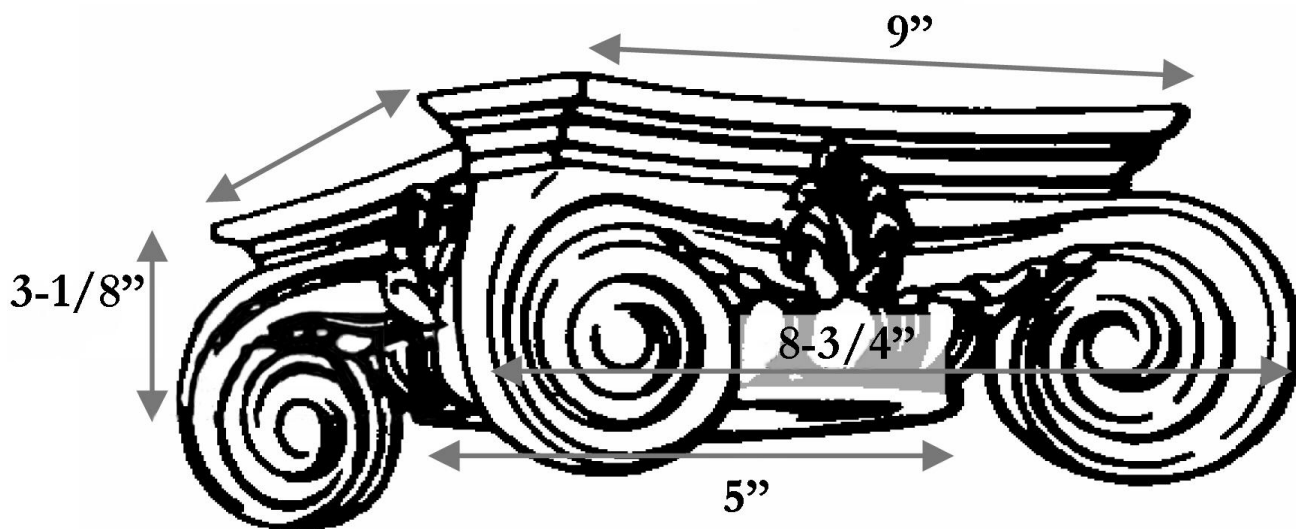

CHADSWORTH INCORPORATED

CAST RESIN CAPITALS

5" EMPIRE

SPECIFICATIONS

Load Bearing:	Yes
Material:	Cast Polyester Resin
Base Width:	5"
Height:	3-1/8"
Abacus:	9"
Scroll to Scroll:	8-3/4"

CHADSWORTH INCORPORATED • 277 NORTH FRONT STREET • HISTORIC WILMINGTON, NC 28401