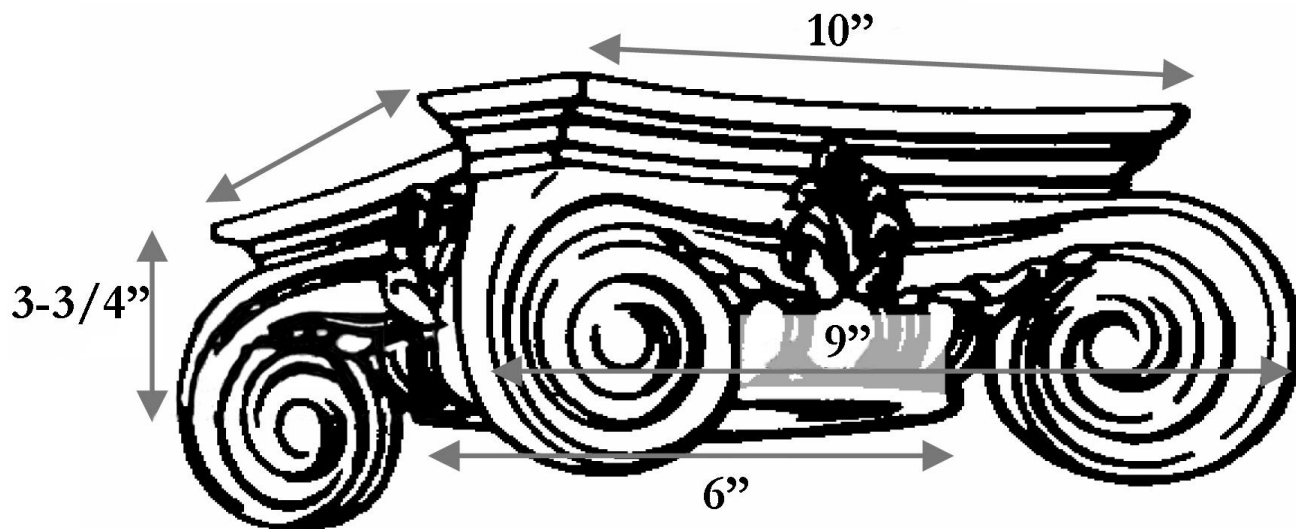

CHADSWORTH INCORPORATED

CAST RESIN CAPITALS

6" EMPIRE

SPECIFICATIONS

Load Bearing:	Yes
Material:	Cast Polyester Resin
Base Width:	6"
Height:	3-3/4"
Abacus:	10"
Scroll to Scroll:	9"

CHADSWORTH INCORPORATED • 277 NORTH FRONT STREET • HISTORIC WILMINGTON, NC 28401