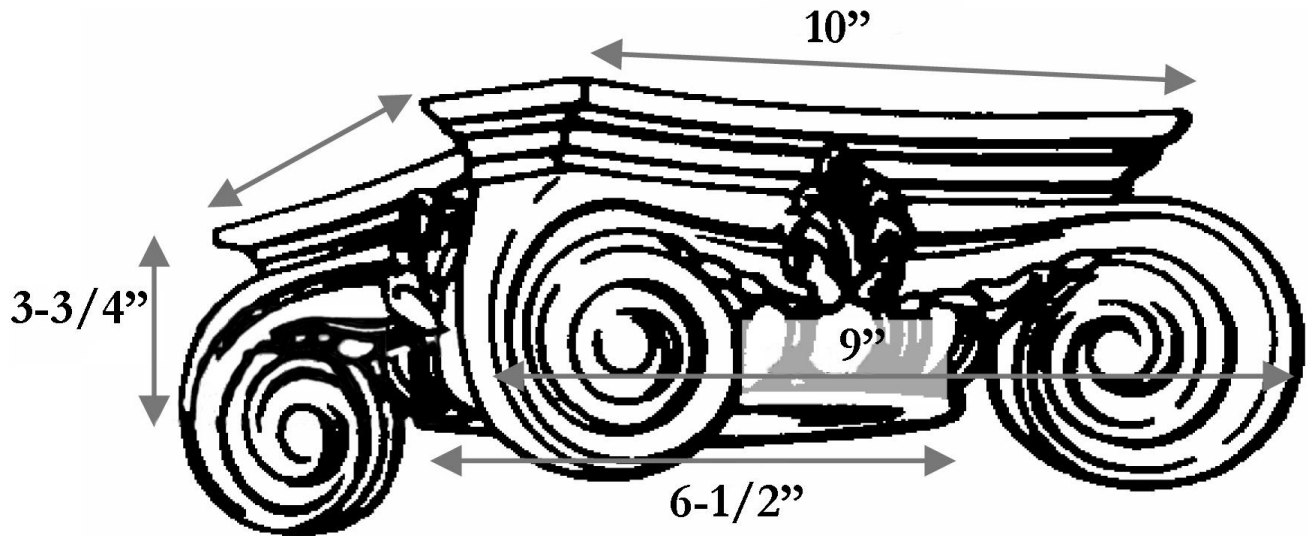

CHADSWORTH INCORPORATED

CAST RESIN CAPITALS

6-1/2" EMPIRE

SPECIFICATIONS

Load Bearing:	Yes
Material:	Cast Polyester Resin
Base Width:	6-1/2"
Height:	3-3/4"
Abacus:	10"
Scroll to Scroll:	9"

CHADSWORTH INCORPORATED • 277 NORTH FRONT STREET • HISTORIC WILMINGTON, NC 28401