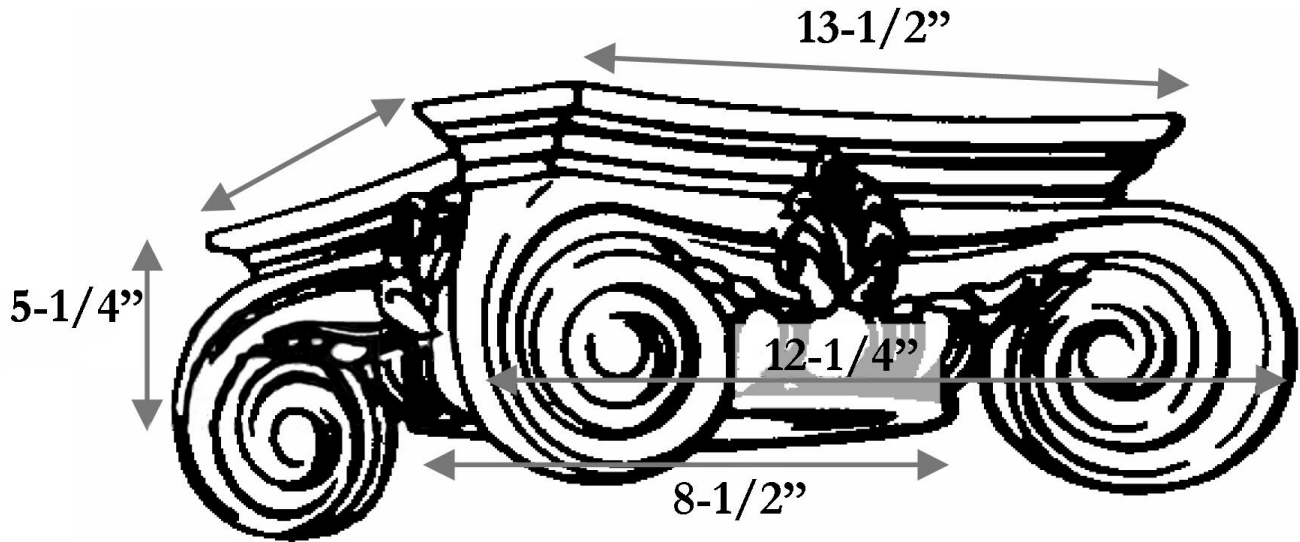

CHADSWORTH INCORPORATED

CAST RESIN CAPITALS

8-1/2" EMPIRE

SPECIFICATIONS

Load Bearing:	Yes
Material:	Cast Polyester Resin
Base Width:	8-1/2"
Height:	5-1/4"
Abacus:	13-1/2"
Scroll to Scroll:	12-1/4"

CHADSWORTH INCORPORATED • 277 NORTH FRONT STREET • HISTORIC WILMINGTON, NC 28401