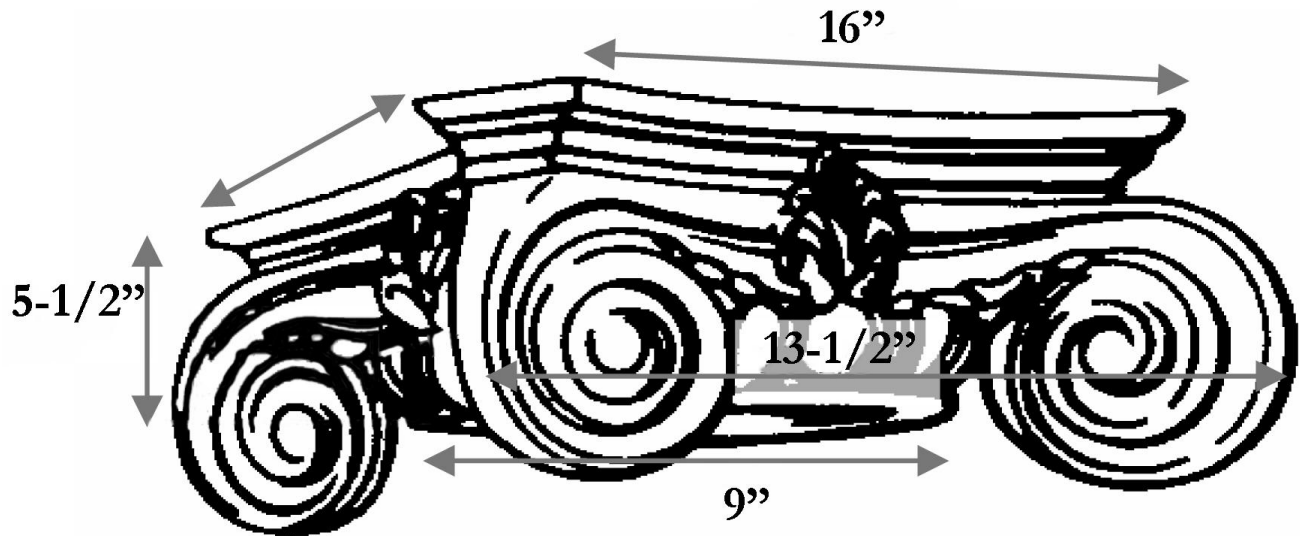

CHADSWORTH INCORPORATED

CAST RESIN CAPITALS

9" EMPIRE

SPECIFICATIONS

Load Bearing:	Yes
Material:	Cast Polyester Resin
Base Width:	9"
Height:	5-1/2"
Abacus:	16"
Scroll to Scroll:	13-1/2"

CHADSWORTH INCORPORATED • 277 NORTH FRONT STREET • HISTORIC WILMINGTON, NC 28401