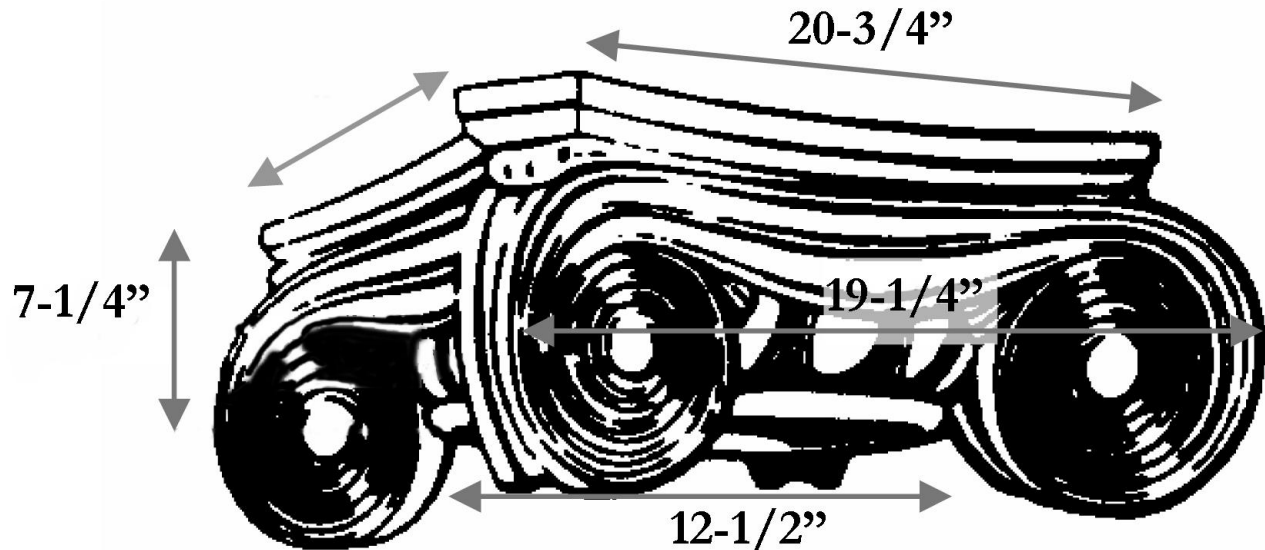

CHADSWORTH INCORPORATED

CAST RESIN CAPITALS

12-1/2" GREEK ANGULAR IONIC

SPECIFICATIONS

| | |
|-------------------|----------------------|
| Load Bearing: | Yes |
| Material: | Cast Polyester Resin |
| Base Width: | 12-1/2" |
| Height: | 7-1/4" |
| Abacus: | 20-3/4" |
| Scroll to Scroll: | 19-1/4" |