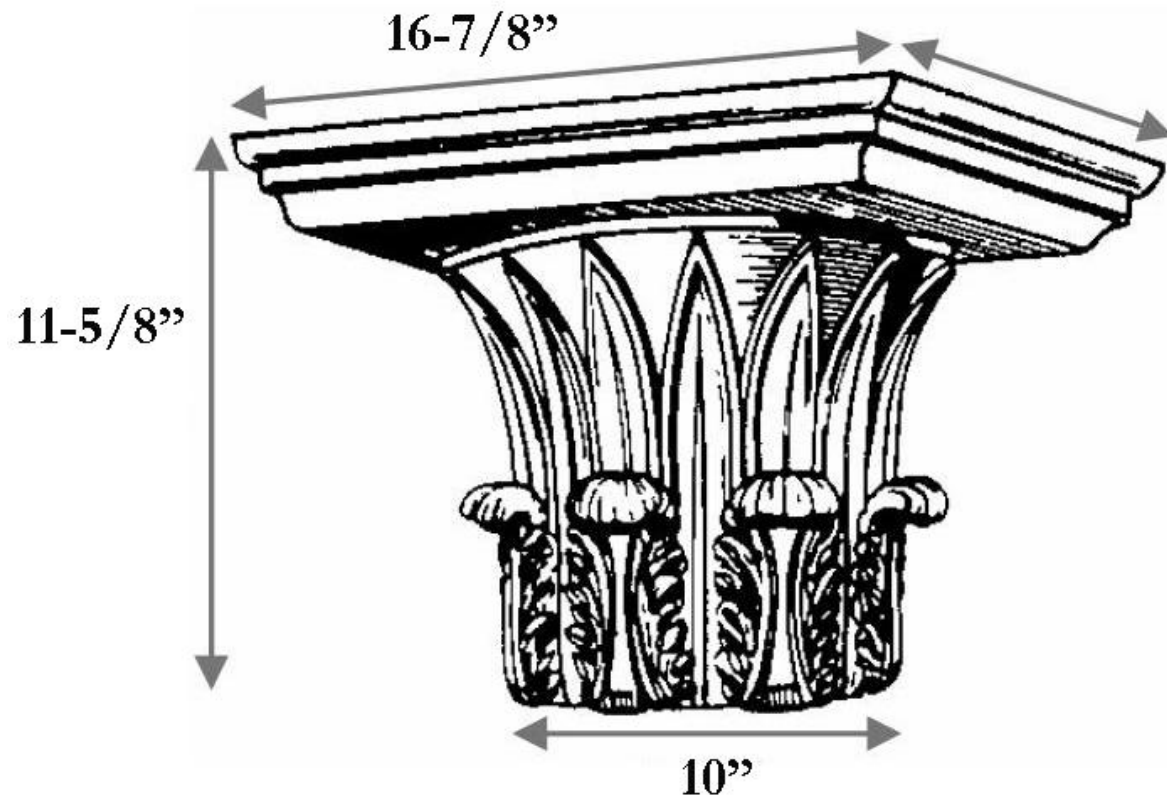

## CAST RESIN CAPITALS

### 10" GREEK CORINTHIAN

#### SPECIFICATIONS

Load Bearing:	Yes
Material:	Cast Polyester Resin
Base Width:	10"
Height:	11-5/8"
Abacus:	16-7/8"