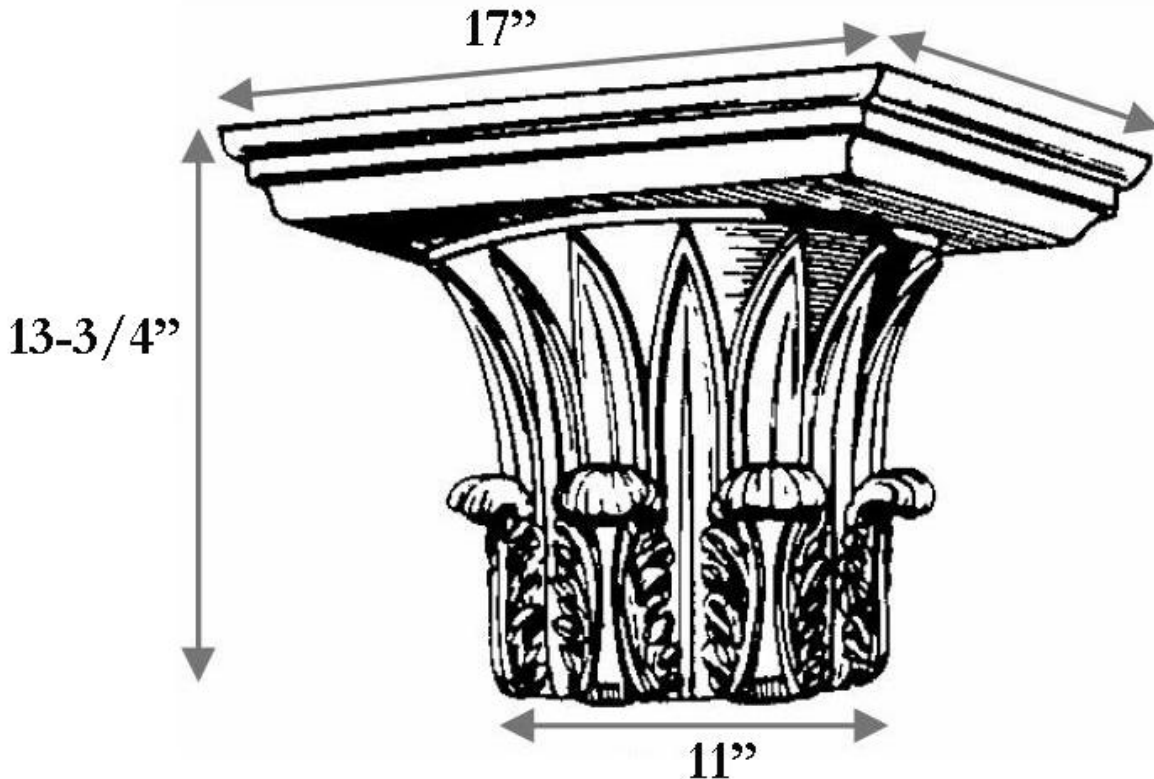

CHADSWORTH INCORPORATED

CAST RESIN CAPITALS

11" GREEK CORINTHIAN

SPECIFICATIONS

Load Bearing:	Yes
Material:	Cast Polyester Resin
Base Width:	11"
Height:	13-3/4"
Abacus:	17"