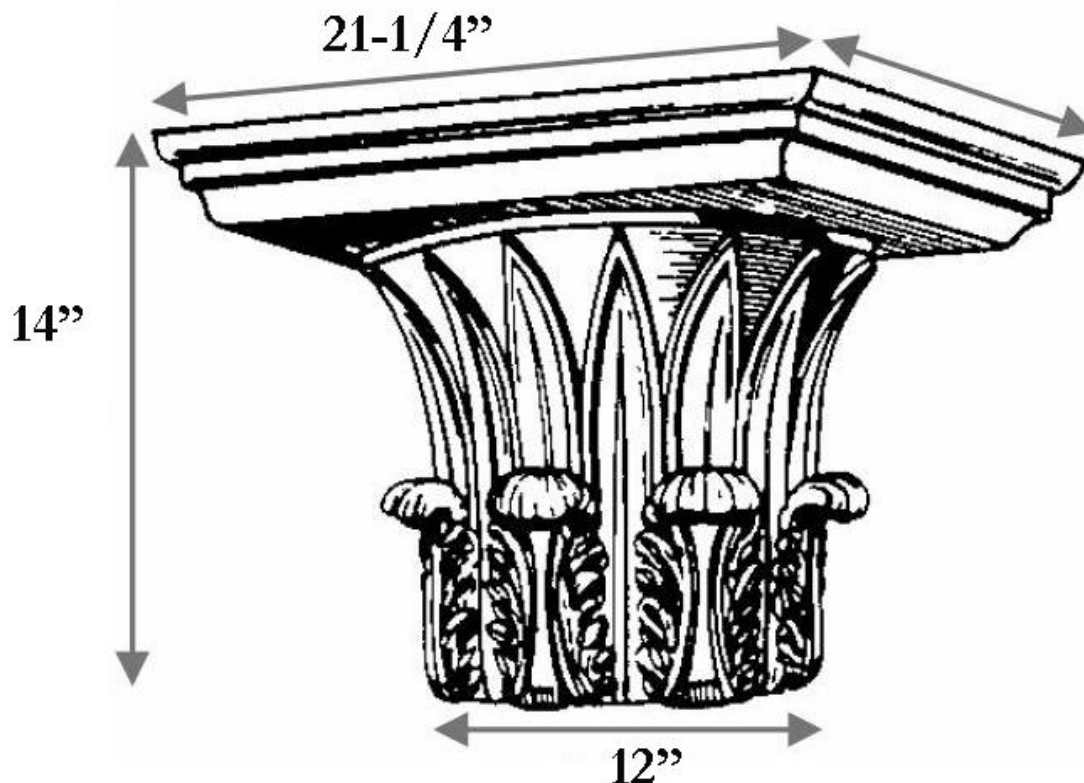

CHADSWORTH INCORPORATED

CAST RESIN CAPITALS

12" GREEK CORINTHIAN

SPECIFICATIONS

Load Bearing:	Yes
Material:	Cast Polyester Resin
Base Width:	12"
Height:	14"
Abacus:	21-1/4"