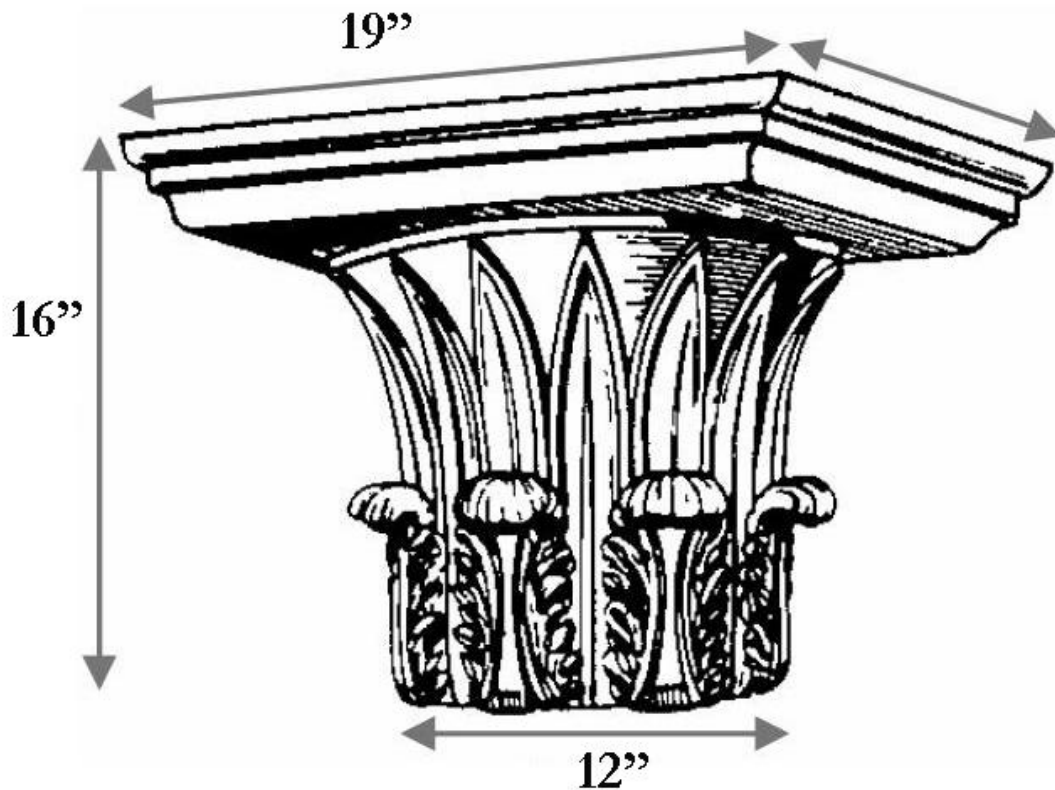

CHADSWORTH INCORPORATED

CAST RESIN CAPITALS

12" GREEK CORINTHIAN

SPECIFICATIONS

Load Bearing:	Yes
Material:	Cast Polyester Resin
Base Width:	12"
Height:	16"
Abacus:	19"