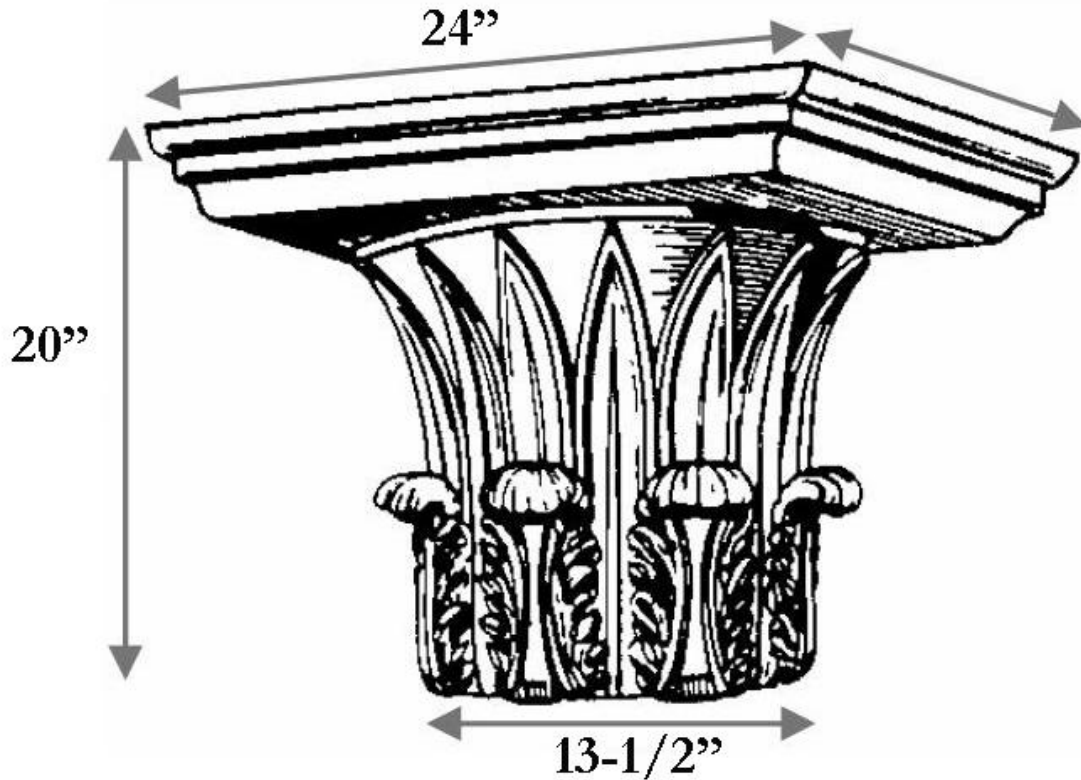

CHADSWORTH INCORPORATED

CAST RESIN CAPITALS

13-1/2" GREEK CORINTHIAN

SPECIFICATIONS

Load Bearing:	Yes
Material:	Cast Polyester Resin
Base Width:	13-1/2"
Height:	20"
Abacus:	24"