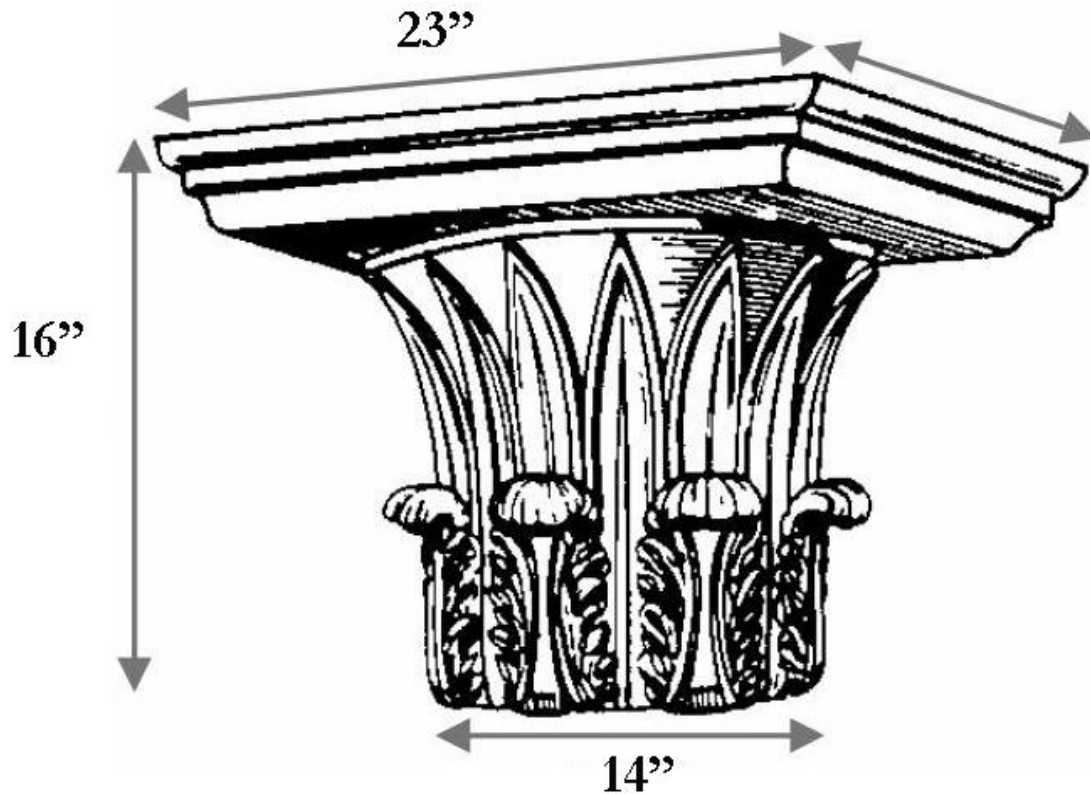

CHADSWORTH INCORPORATED

CAST RESIN CAPITALS

14" GREEK CORINTHIAN

SPECIFICATIONS

Load Bearing:	Yes
Material:	Cast Polyester Resin
Base Width:	14"
Height:	16"
Abacus:	23"