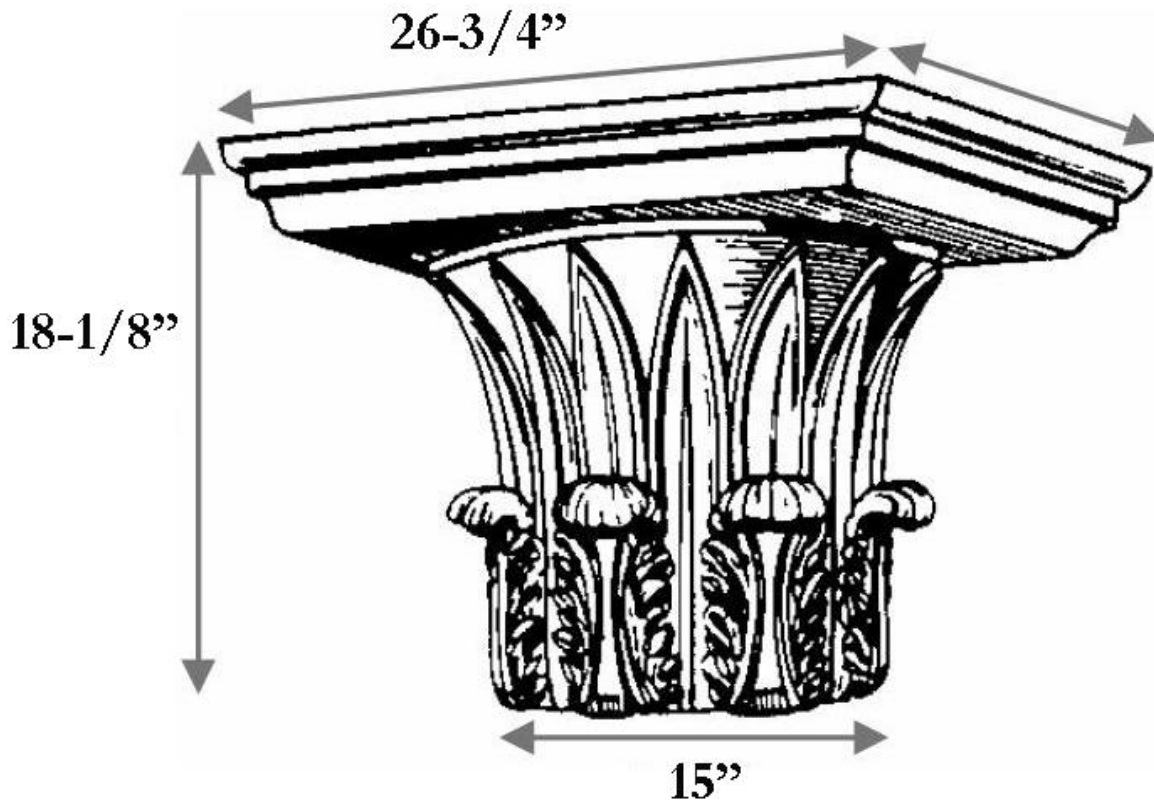

### 15" GREEK CORINTHIAN

#### SPECIFICATIONS

Load Bearing:	Yes
Material:	Cast Polyester Resin
Base Width:	15"
Height:	18-1/8"
Abacus:	26-3/4"