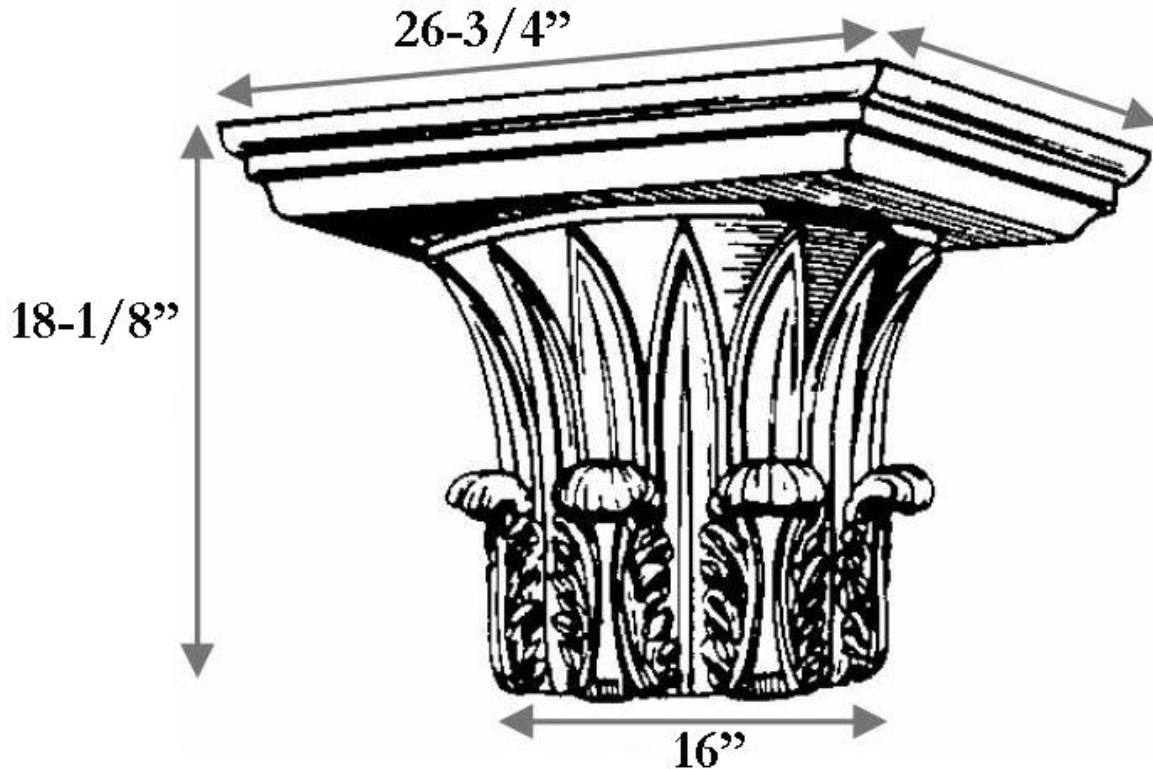

## CAST RESIN CAPITALS

### 16" GREEK CORINTHIAN

#### SPECIFICATIONS

Load Bearing:	Yes
Material:	Cast Polyester Resin
Base Width:	16"
Height:	18-1/8"
Abacus:	26-3/4"