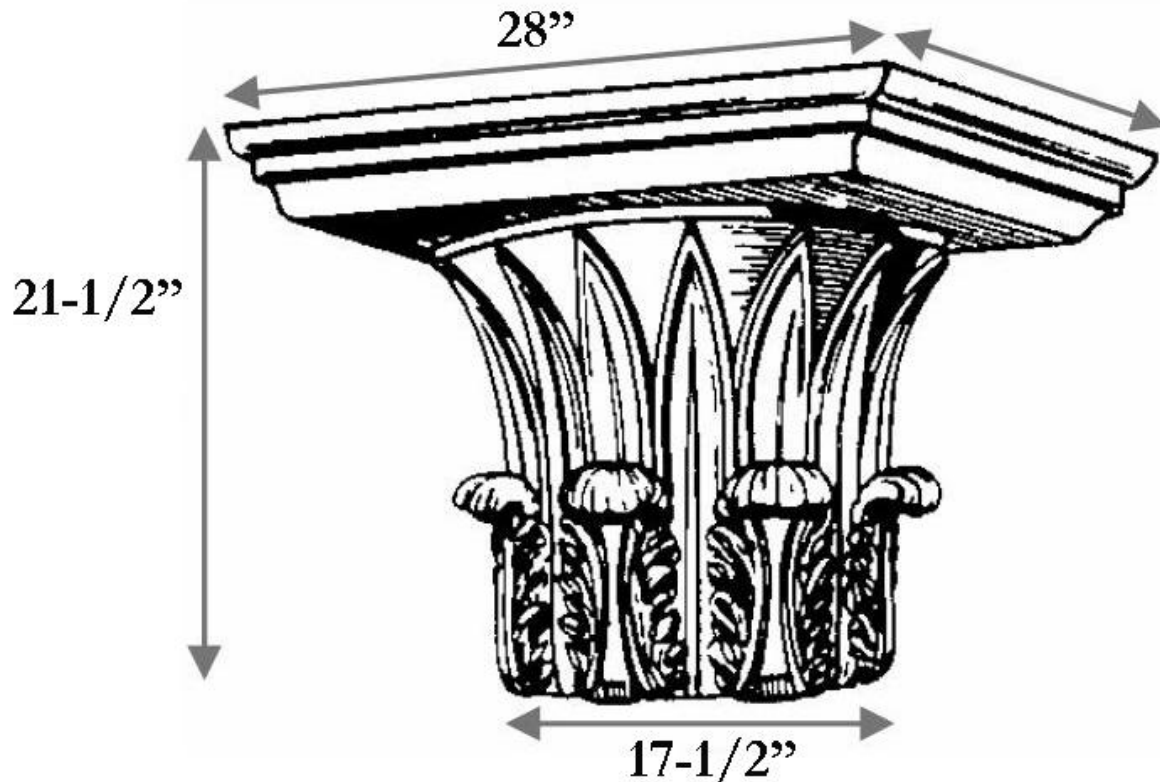

CHADSWORTH INCORPORATED

CAST RESIN CAPITALS

17-1/2" GREEK CORINTHIAN

SPECIFICATIONS

| | |
|---------------|----------------------|
| Load Bearing: | Yes |
| Material: | Cast Polyester Resin |
| Base Width: | 17-1/2" |
| Height: | 21-1/2" |
| Abacus: | 28" |